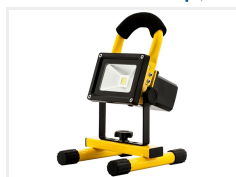

Work Lamp, Rechargeable 10W

LED work lamp that gives you a great light. The build-in battery works for 5 hours use and is being recharged in 5 hours.

Compact LED work lamp that gives you a great light with a total output of 900 Lumen. The build-in battery works for 2,5 hours use at 100% and about 5 hours at 50% and is being recharged in 5 hours.

The battery is a 7,4V Lithium-ion with 2,2Ah capacity.

A 12V auto-charger is included and also a 230V adapter / charger.

matronics.nl

Buy online at www.matronics.eu/608663

Specifications

Battery	7.4V 2,2h
Power	10W
Light output	550 Lumen
Color temperature	3000K
LED lifetime	25.000 hours

Product overview

Work Lamp, Rechargeable 10W

SKU 608663

Product pictures