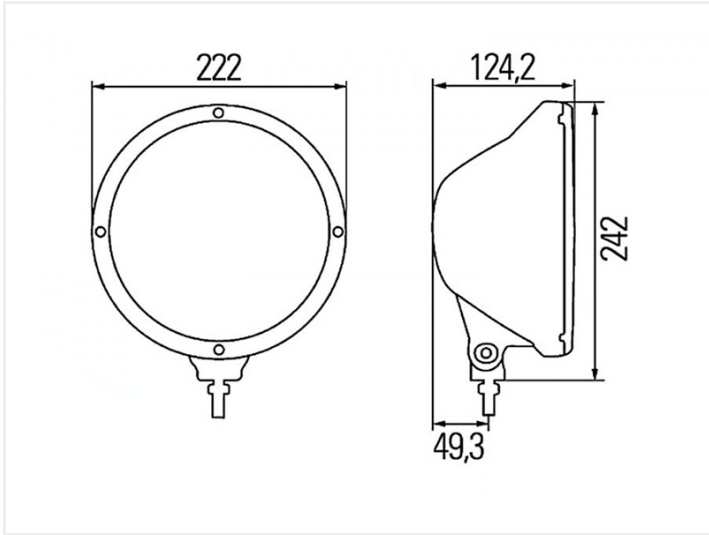

Hella parking light insert
Performance kit - H1

Product pictures

Hella parkeringslys indsats
Performance kit - H1