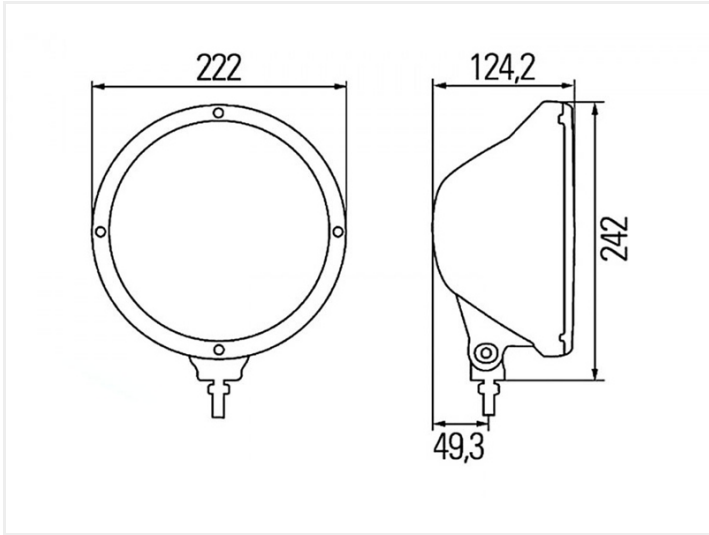

Hella Rallye 3003 Auxiliary Lamp med LED - 12V / 24V

A large Hella auxiliary lamp with H1 socket and LED position light. For mounting on cars and trucks.

A large Hella auxiliary lamp with H1 socket and LED position light. The large size, but low weight make it perfect for mounting on larger cars and trucks. The big reflector and the clear glass give you plenty of light. The lamp is also built of stainless materials.

Product overview

Gray

SKU 24606501
Dimensions: 124.2 x Ø222 x 242mm

Chrome

SKU 24606503
Dimensions: 124.2 x Ø222 x 242mm

Product pictures

Hella parkeringslys indsats
Performance kit - H1

Hella parking light insert
Performance kit - H1