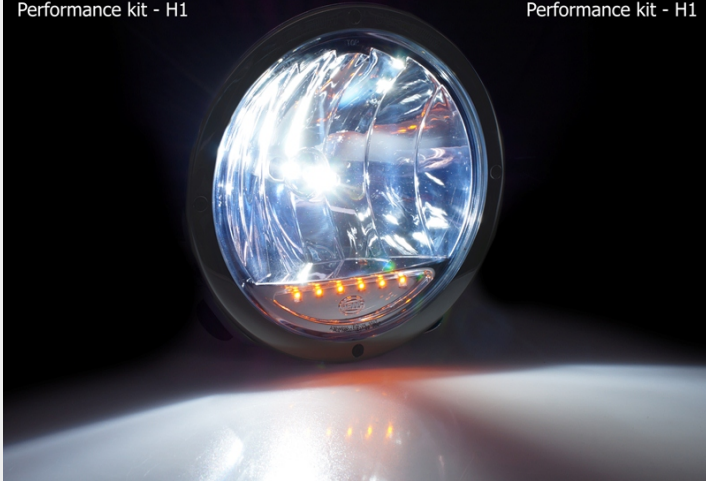

Hella Rallye 3003 Auxiliary Lamp med LED - 12V / 24V

A large Hella auxiliary lamp with H1 socket and LED position light. For mounting on cars and trucks.

A large Hella auxiliary lamp with H1 socket and LED position light. The large size, but low weight make it perfect for mounting on larger cars and trucks. The big reflector and the clear glass give you plenty of light. The lamp is also built of stainless materials.

Product overview

Gray

SKU 24606501
Dimensions: 124.2 x Ø222 x 242mm

Chrome

SKU 24606503
Dimensions: 124.2 x Ø222 x 242mm

Product pictures

Hella parkeringslys indsats
Performance kit - H1

Hella parking light insert
Performance kit - H1