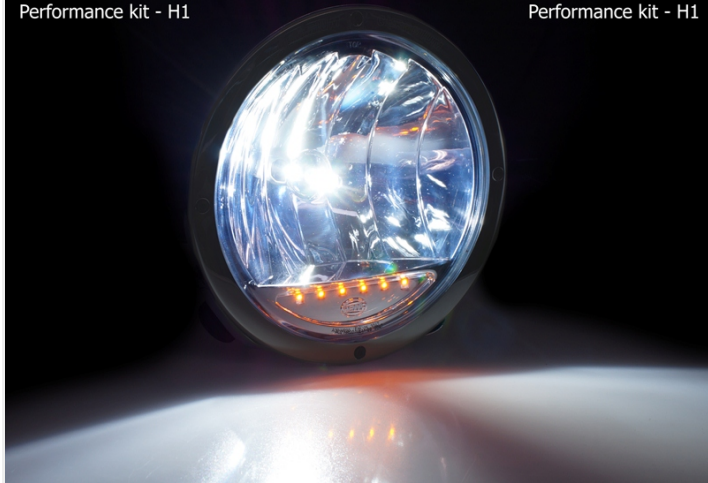

Hella parkeringslys indsats
Performance kit - H1

Hella parking light insert
Performance kit - H1