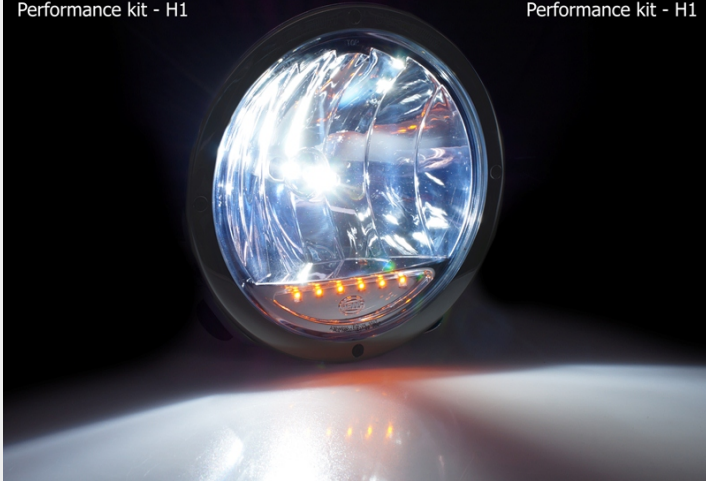

Hella parkeringslys indsats
Performance kit - H1

Hella parking light insert
Performance kit - H1