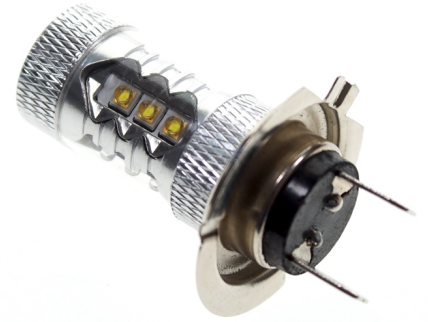

80W Cree LED 10-30V - H7 Canbus

A powerful H7 LED bulb that fits in the original H7 sockets. With 16 x 5W Cree LEDs, the bulb creates a light comparable to a 40W incandescent one.

A powerful H7 LED bulb that fits in the original H7 sockets. With 16 x 5W Cree LEDs, the bulb creates a light comparable to a 40W incandescent one.

A special optic that sends light to the sides, back and forth. This ensures that the whole reflector of the lamp lights up.

matronics

Buy online at www.matronics.eu/120996

Specifications

| | |
|-------------------|--------------------------------------|
| LEDs | Osram, 16 x 5W |
| LED placement | 4 x 3 LEDs in sides - 4 LED in front |
| Consumption | 8W - 10W |
| Equivalent | 40W incandescent |
| Color temperature | 6000K |

Product overview

Xenon White

SKU 120996
Dimensions: Ø20 x 35mm

Yellow

SKU 120997

Product pictures