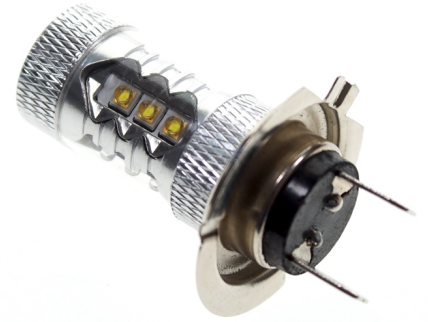

80W Cree LED 10-30V - H7 Canbus

A powerful H7 LED bulb that fits in the original H7 sockets. With 16 x 5W Cree LEDs, the bulb creates a light comparable to a 40W incandescent one.

A powerful H7 LED bulb that fits in the original H7 sockets. With 16 x 5W Cree LEDs, the bulb creates a light comparable to a 40W incandescent one.

A special optic that sends light to the sides, back and forth. This ensures that the whole reflector of the lamp lights up.

matronics

Buy online at www.matronics.eu/120996

Specifications

LEDs	Osram, 16 x 5W
LED placement	4 x 3 LEDs in sides - 4 LED in front
Consumption	8W - 10W
Equivalent	40W incandescent
Color temperature	6000K

Product overview

Xenon White

SKU 120996
Dimensions: Ø20 x 35mm

Yellow

SKU 120997

Product pictures