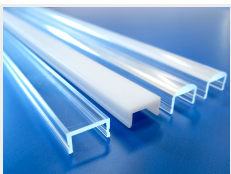

Clear and round, 100cm