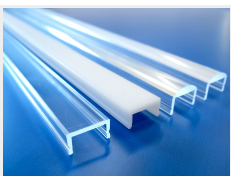

SKU 131222

Clear, 302cm