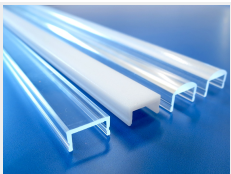

Product overview

Clear, 100cm