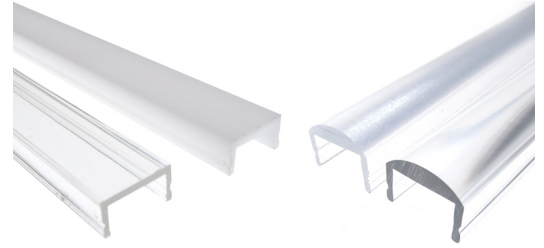

Bardolino Plastic Front

A plastic front for installation on our aluminium rails. It gives a nice touch, distributes the light and protects the SMD-tape from dirt.

A smart plastic front for installation on our aluminium rails. The front kicks into the rail from the side and can, for example hold in place with our end caps.

The front gives a nice touch and especially the matte front helps to distribute the light. At the same time it protects your SMD-tape from dirt and arrow-fingers.

The round front will be 3mm over the edge of the rail when installed in. The Bardolino aluminium rail and round front will thus be 16mm high.

matronics

Buy online at www.matronics.eu/131221

Product overview

Clear, 100cm

SKU 131221
Light Scattering: 120 degrees

Clear, 201cm

SKU 131222

Clear, 302cm

SKU 131223

Matte, 100cm

SKU 131231
Light Scattering: 120 degrees

Clear and round, 100cm

SKU 131010
Light Scattering: 30 degrees

Clear and round, 201cm

SKU 131011

Clear and round, 302cm