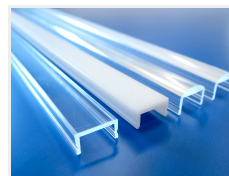

SKU 131223

Matte, 100cm