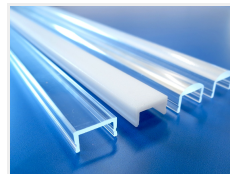

Matte, 100cm