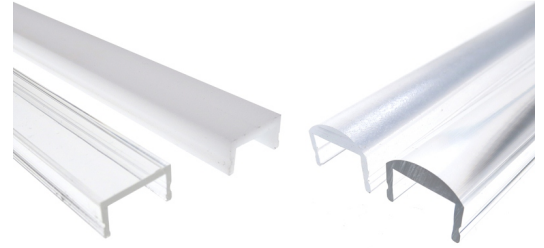

## Bardolino Plastic Front

A plastic front for installation on our aluminium rails. It gives a nice touch, distributes the light and protects the SMD-tape from dirt.

A smart plastic front for installation on our aluminium rails. The front kicks into the rail from the side and can, for example hold in place with our end caps.

The front gives a nice touch and especially the matte front helps to distribute the light. At the same time it protects your SMD-tape from dirt and arrow-fingers.

The round front will be 3mm over the edge of the rail when installed in. The Bardolino aluminium rail and round front will thus be 16mm high.

### Clear, 100cm

SKU 131221  
Light Scattering: 120 degrees

### Clear, 201cm

SKU 131222