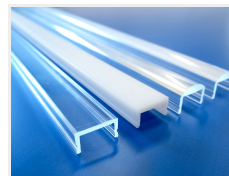

SKU 131221
Light Scattering: 120 degrees

Clear, 201cm