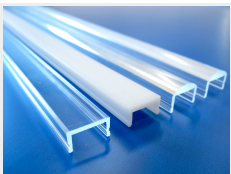

Clear, 302cm