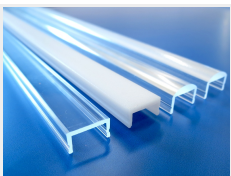

Product overview

Clear, 100cm