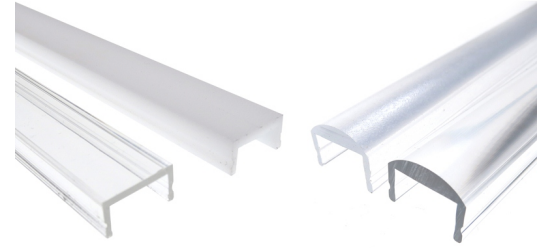

Bardolino Plastic Front

A plastic front for installation on our aluminium rails. It gives a nice touch, distributes the light and protects the SMD-tape from dirt.

A smart plastic front for installation on our aluminium rails. The front kicks into the rail from the side and can, for example hold in place with our end caps.

The front gives a nice touch and especially the matte front helps to distribute the light. At the same time it protects your SMD-tape from dirt and arrow-fingers.

The round front will be 3mm over the edge of the rail when installed in. The Bardolino aluminium rail and round front will thus be 16mm high.

matronics

Buy online at www.matronics.eu/131221

Product overview

Clear, 100cm

SKU 131221
Light Scattering: 120 degrees

Clear, 201cm

SKU 131222

Clear, 302cm

SKU 131223

Matte, 100cm

SKU 131231
Light Scattering: 120 degrees

Clear and round, 100cm

SKU 131010
Light Scattering: 30 degrees

Clear and round, 201cm

SKU 131011

Clear and round, 302cm