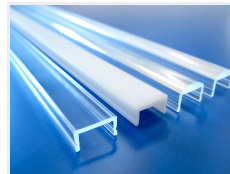

Clear, 201cm