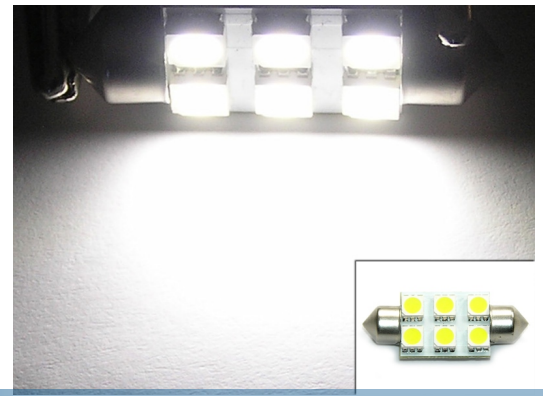

38 mm S-Flux Pointed Bulb 12V

With 4 pcs. 3-Chip SuperFlux LEDs, while the Xenon white and the Red have 6 pcs. SMD

Powerful pinol bulb with 4 pcs. SuperFlux LEDs, while the Xenon white and the Red have 6 pcs. SMD.

Our Superflux and SMD diodes are made with 3-Chip Technology, which makes them 3 times more powerful than normal diodes.

!! The pictures with the light in LEDs are only made with 20% effect, otherwise they dazzle the camera!!

REF. no: 239, 269, 12844, 12866 SV8, 5, C5W, C10W, 12V

The brightness is equivalent to 10 Watts.

matronics

Buy online at www.matronics.eu/120248

Product overview

Xenon white

SKU 120248
Consumption: 0.80 Watt
Color: 6000 k