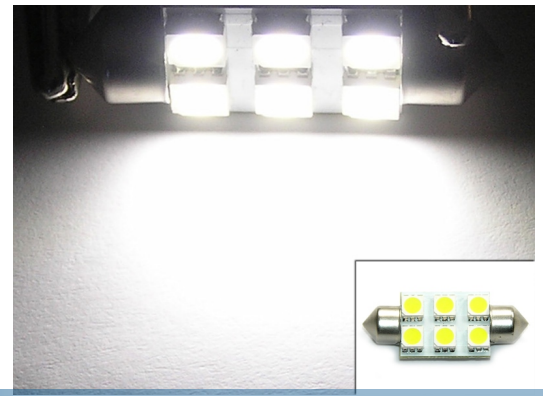

## 38 mm S-Flux Pointed Bulb 12V

With 4 pcs. 3-Chip SuperFlux LEDs, while the Xenon white and the Red have 6 pcs. SMD

Powerful pinol bulb with 4 pcs. SuperFlux LEDs, while the Xenon white and the Red have 6 pcs. SMD.

Our Superflux and SMD diodes are made with 3-Chip Technology, which makes them 3 times more powerful than normal diodes.

!! The pictures with the light in LEDs are only made with 20% effect, otherwise they dazzle the camera!!

### Xenon white

SKU 120248  
Consumption: 0.80 Watt  
Color: 6000 k