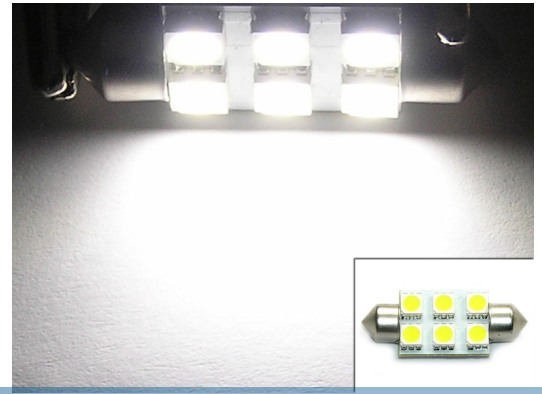

## 38 mm S-Flux Pointed Bulb 12V

With 4 pcs. 3-Chip SuperFlux LEDs, while the Xenon white and the Red have 6 pcs. SMD

Powerful pinol bulb with 4 pcs. SuperFlux LEDs, while the Xenon white and the Red have 6 pcs. SMD.

Our Superflux and SMD diodes are made with 3-Chip Technology, which makes them 3 times more powerful than normal diodes.

!! The pictures with the light in LEDs are only made with 20% effect, otherwise they dazzle the camera!!

### Xenon white

SKU 120248  
Consumption: 0.80 Watt  
Color: 6000 k