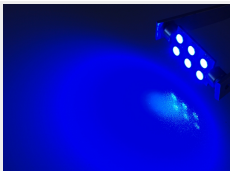

Blue

SKU 120255
Consumption: 0.81 Watt