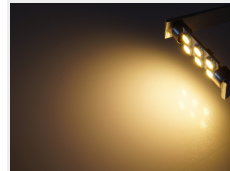

Warm white

SKU 120259
Consumption: 0.81 Watt
Color: 3000 k