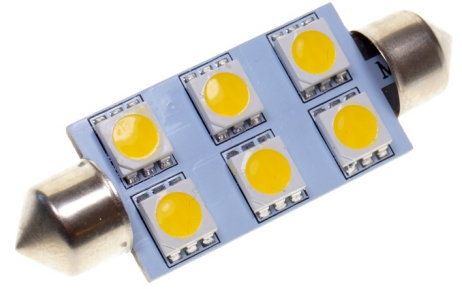

## 44 mm 6 x S-Flux Pointed Bulb 12V

With 6 pcs. SuperFlux LEDs, while the red, the blue and the Xenon white are with SMD diodes.

An extra heavy pointed bulb with 6 pcs. SuperFlux LEDs, while the blue and the Xenon white are with SMD diodes.

matronics

Buy online at [www.matronics.eu/120258](http://www.matronics.eu/120258)

Our Superflux and SMD diodes are made with 3-Chip Technology, which makes them 3 times more powerful than normal diodes.

In addition, they also have a built-in voltage regulator, so that it is protected, for example from a high charging voltage.

!! The pictures with the light in LEDs are only made with 20% effect, otherwise they dazzles the camera!!

### Xenon white

SKU 120258  
Consumption: 0.81 Watt  
Color: 6000 k