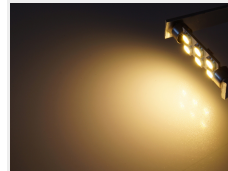

Warm white

SKU 120259
Consumption: 0.81 Watt
Color: 3000 k