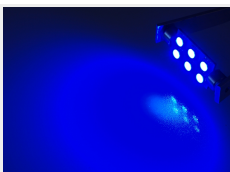

44 mm 6 x S-Flux Pointed Bulb 12V

With 6 pcs. SuperFlux LEDs, while the red, the blue and the Xenon white are with SMD diodes.

An extra heavy pointed bulb with 6 pcs. SuperFlux LEDs, while the blue and the Xenon white are with SMD diodes.

Xenon white

SKU 120258
Consumption: 0.81 Watt
Color: 6000 k

Warm white

SKU 120259
Consumption: 0.81 Watt
Color: 3000 k

Blue

SKU 120255
Consumption: 0.81 Watt

Red

SKU 120256
Consumption: 0.81 Watt