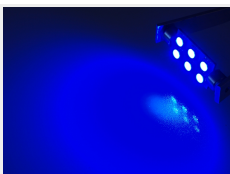

44 mm 6 x S-Flux Pointed Bulb 12V

With 6 pcs. SuperFlux LEDs, while the red, the blue and the Xenon white are with SMD diodes.

An extra heavy pointed bulb with 6 pcs. SuperFlux LEDs, while the blue and the Xenon white are with SMD diodes.

matronics

Buy online at www.matronics.eu/120258

Our Superflux and SMD diodes are made with 3-Chip Technology, which makes them 3 times more powerful than normal diodes.

In addition, they also have a built-in voltage regulator, so that it is protected, for example from a high charging voltage.

Xenon white

SKU 120258
Consumption: 0.81 Watt
Color: 6000 k

Warm white

SKU 120259
Consumption: 0.81 Watt
Color: 3000 k

Blue

SKU 120255
Consumption: 0.81 Watt

Red

SKU 120256
Consumption: 0.81 Watt