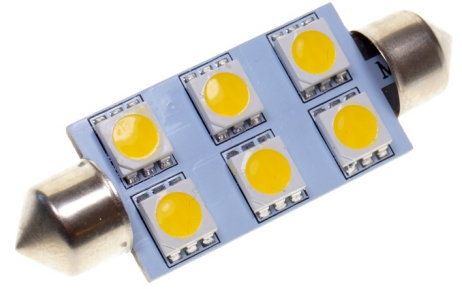

44 mm 6 x S-Flux Pointed Bulb 12V

With 6 pcs. SuperFlux LEDs, while the red, the blue and the Xenon white are with SMD diodes.

An extra heavy pointed bulb with 6 pcs. SuperFlux LEDs, while the blue and the Xenon white are with SMD diodes.

matronics

Buy online at www.matronics.eu/120258

Our Superflux and SMD diodes are made with 3-Chip Technology, which makes them 3 times more powerful than normal diodes.

In addition, they also have a built-in voltage regulator, so that it is protected, for example from a high charging voltage.

!! The pictures with the light in LEDs are only made with 20% effect, otherwise they dazzles the camera!!

REF. no: 264, 12866 SV8, 5, C5W, C10W, 12V

The brightness is equivalent to 10-15 watts.

Product overview

Xenon white

SKU 120258
Consumption: 0.81 Watt
Color: 6000 k

Warm white

SKU 120259
Consumption: 0.81 Watt
Color: 3000 k

Blue

SKU 120255
Consumption: 0.81 Watt

Red

SKU 120256
Consumption: 0.81 Watt