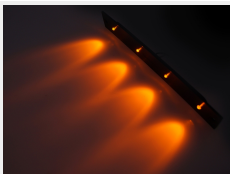

Scania Topline Set

The kit replaces the original glass and the light bulbs in the lamp boom with powerful LEDs, embedded in a hard plastic. All accessories incl.

A complete set for replacing the troublesome incandescent bulbs in the light boom on SCANIA TOPLINE with powerful LEDs. The 6 replacement glasses that are included fit directly in to the light boom and makes replacing them very quick. Afterwards, you will not have to replace any further bulbs and they also create a brighter light.

Simply unscrew the original glasses with sockets and mount our replacement glasses in the light boom. They can be delivered in the colors white, yellow, green, blue or red. They are delivered in sets with 6 glasses, shrinktubing for the connectors in the light boom and installation instructions.

matronics

Buy online at www.matronics.eu/24601001

Product overview

Cool White

SKU 24601001

Warm white

SKU 24601006

Yellow

SKU 24601002

Blue

SKU 24601003

Red

SKU 24601004

Green

SKU 24601005