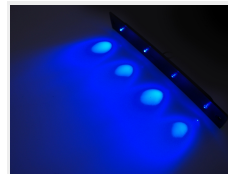

Scania Topline Set

The kit replaces the original glass and the light bulbs in the lamp boom with powerful LEDs, embedded in a hard plastic. All accessories incl.

A complete set for replacing the troublesome incandescent bulbs in the light boom on SCANIA TOPLINE with powerful LEDs. The 6 replacement glasses that are included fit directly in to the light boom and makes replacing them very quick. Afterwards, you will not have to replace any further bulbs and they also create a brighter light.

Simply unscrew the original glasses with sockets and mount our replacement glasses in the light boom. They can be delivered in the colors white, yellow, green, blue or red. They are delivered in sets with 6 glasses, shrinktubing for the connectors in the light boom and installation instructions.

matronics

Buy online at www.matronics.eu/24601001

Product overview

Cool White

SKU 24601001

Warm white

SKU 24601006

Yellow

SKU 24601002

Blue

SKU 24601003

Red

SKU 24601004

Green

SKU 24601005