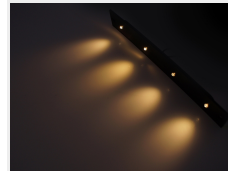

Scania Topline Set

The kit replaces the original glass and the light bulbs in the lamp boom with powerful LEDs, embedded in a hard plastic. All accessories incl.

A complete set for replacing the troublesome incandescent bulbs in the light boom on SCANIA TOPLINE with powerful LEDs. The 6 replacement glasses that are included fit directly in to the light boom and makes replacing them very quick. Afterwards, you will not have to replace any further bulbs and they also create a brighter light.

Simply unscrew the original glasses with sockets and mount our replacement glasses in the light boom. They can be delivered in the colors white, yellow, green, blue or red. They are delivered in sets with 6 glasses, shrinktubing for the connectors in the light boom and installation instructions.

matronics

Buy online at www.matronics.eu/24601001

Product overview

Cool White

SKU 24601001

Warm white

SKU 24601006

Yellow

SKU 24601002

Blue

SKU 24601003

Red

SKU 24601004

Green

SKU 24601005