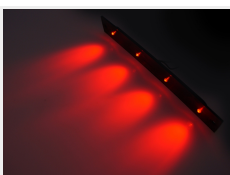

Scania Topline Set

The kit replaces the original glass and the light bulbs in the lamp boom with powerful LEDs, embedded in a hard plastic. All accessories incl.

A complete set for replacing the troublesome incandescent bulbs in the light boom on SCANIA TOPLINE with powerful LEDs. The 6 replacement glasses that are included fit directly in to the light boom and makes replacing them very quick. Afterwards, you will not have to replace any further bulbs and they also create a brighter light.

Simply unscrew the original glasses with sockets and mount our replacement glasses in the light boom. They can be delivered in the colors white, yellow, green, blue or red. They are delivered in sets with 6 glasses, shrinktubing for the connectors in the light boom and installation instructions.

matronics

Buy online at www.matronics.eu/24601001

Product overview

Cool White

SKU 24601001

Warm white

SKU 24601006

Yellow

SKU 24601002

Blue

SKU 24601003

Red

SKU 24601004

Green

SKU 24601005