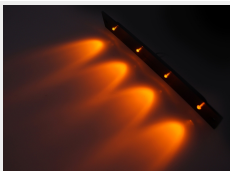

Scania Topline Set

The kit replaces the original glass and the light bulbs in the lamp boom with powerful LEDs, embedded in a hard plastic. All accessories incl.

A complete set for replacing the troublesome incandescent bulbs in the light boom on SCANIA TOPLINE with powerful LEDs. The 6 replacement glasses that are included fit directly in to the light boom and makes replacing them very quick. Afterwards, you will not have to replace any further bulbs and they also create a brighter light.

Simply unscrew the original glasses with sockets and mount our replacement glasses in the light boom. They can be delivered in the colors white, yellow, green, blue or red. They are delivered in sets with 6 glasses, shrinktubing for the connectors in the light boom and installation instructions.

matronics

Buy online at www.matronics.eu/24601001

Product overview

Cool White

SKU 24601001

Warm white

SKU 24601006

Yellow

SKU 24601002

Blue

SKU 24601003

Red

SKU 24601004

Green

SKU 24601005