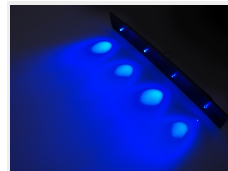

Scania Topline Set

The kit replaces the original glass and the light bulbs in the lamp boom with powerful LEDs, embedded in a hard plastic. All accessories incl.

A complete set for replacing the troublesome incandescent bulbs in the light boom on SCANIA TOPLINE with powerful LEDs. The 6 replacement glasses that are included fit directly in to the light boom and makes replacing them very quick. Afterwards, you will not have to replace any further bulbs and they also create a brighter light.

Simply unscrew the original glasses with sockets and mount our replacement glasses in the light boom. They can be delivered in the colors white, yellow, green, blue or red. They are delivered in sets with 6 glasses, shrinktubing for the connectors in the light boom and installation instructions.

matronics

Buy online at www.matronics.eu/24601001

Product overview

Cool White

SKU 24601001

Warm white

SKU 24601006

Yellow

SKU 24601002

Blue

SKU 24601003

Red

SKU 24601004

Green

SKU 24601005