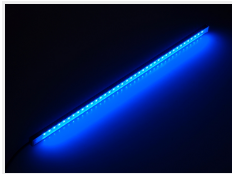

Blue, max 150cm

SKU 650632
Brightness: 1050 lumen
Consumption: 12,6W
LEDs: 177
Voltage: 12VDC
Light beam: 120 degrees
Dimensions: 8 x 1500 x 20mm