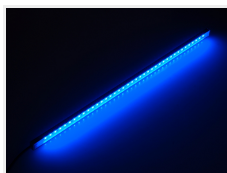

Blue, max 200cm

SKU 650633
Brightness: 1400 lumen
Consumption: 16,8W
LEDs: 237
Voltage: 12VDC
Light beam: 120 degrees
Dimensions: 8 x 2000 x 20mm