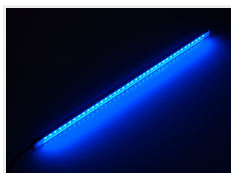

Blue, max 150cm

SKU 650632
Brightness: 1050 lumen
Consumption: 12,6W
LEDs: 177
Voltage: 12VDC
Light beam: 120 degrees
Dimensions: 8 x 1500 x 20mm