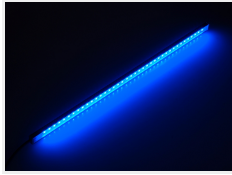

Product overview

Blue, max 50cm

SKU 650630
Brightness: 350 lumen
Consumption: 4,2W
LEDs: 57
Voltage: 12VDC
Light beam: 120 degrees
Dimensions: 8 x 500 x 20mm