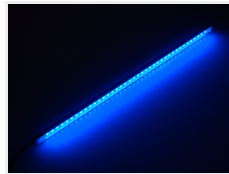

Blue, max 200cm

SKU 650633
Brightness: 1400 lumen
Consumption: 16,8W
LEDs: 237
Voltage: 12VDC
Light beam: 120 degrees
Dimensions: 8 x 2000 x 20mm