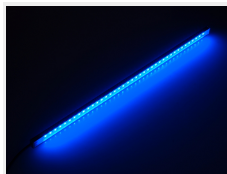

Blue, max 100cm

SKU 650631
Brightness: 700 lumen
Consumption: 8,4W
LEDs: 117
Voltage: 12VDC
Light beam: 120 degrees
Dimensions: 8 x 1000 x 20mm