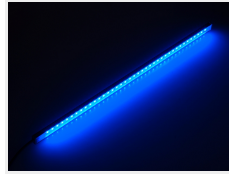

Blue, max 100cm

SKU 650631
Brightness: 700 lumen
Consumption: 8,4W
LEDs: 117
Voltage: 12VDC
Light beam: 120 degrees
Dimensions: 8 x 1000 x 20mm