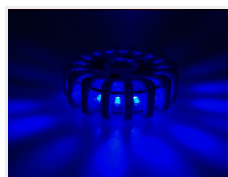

Prostroke Multi-Flare - 1 x turtle, rechargeable

A new version: Multi-flare with heavy plastic-house, work perfectly as marker lights, warning lights on vehicles and hazard warning signal.

Multi flares with strong plastic-house, work perfectly as flexible marker lights, warning lights on vehicles - for laying on the road by accident. The lamps have a powerful magnet built in and can therefore be on your car, truck or or trailer sides, roof and ends.

The all-new Pro version of multi flares have 8 powerful white LEDs built in, which means that the multi flares can be used as a flashlight or for an extra marking in front.

The lamps contain rechargeable batteries that hold for approx. 17 hours of operation - completely depending on the selected function.

That includes:

- A charging adapter that plugs onto the lamp magnet
- A cigarette-plug adapter for 12V and 24V,
- 230V adapter
- A charging cable

matronics.nl

Buy online at www.matronics.eu/500511

Product overview

Yellow

SKU 500511
Diameter: 106 mm
Thickness: 35 mm

Blue

SKU 500513

Red

SKU 500512