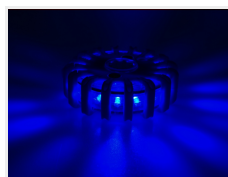

Prostroke Multi-Flare - 1 x turtle, rechargeable

A new version: Multi-flare with heavy plastic-house, work perfectly as marker lights, warning lights on vehicles and hazard warning signal.

Multi flares with strong plastic-house, work perfectly as flexible marker lights, warning lights on vehicles - for laying on the road by accident. The lamps have a powerful magnet built in and can therefore be on your car, truck or or trailer sides, roof and ends.

The all-new Pro version of multi flares have 8 powerful white LEDs built in, which means that the multi flares can be used as a flashlight or for an extra marking in front.

The lamps contain rechargeable batteries that hold for approx. 17 hours of operation - completely depending on the selected function.

Yellow

SKU 500511
Diameter: 106 mm
Thickness: 35 mm

Blue

SKU 500513

Red

SKU 500512

Product pictures