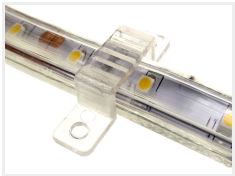

Product overview

Clip for SMD Rope Light

SKU 609025