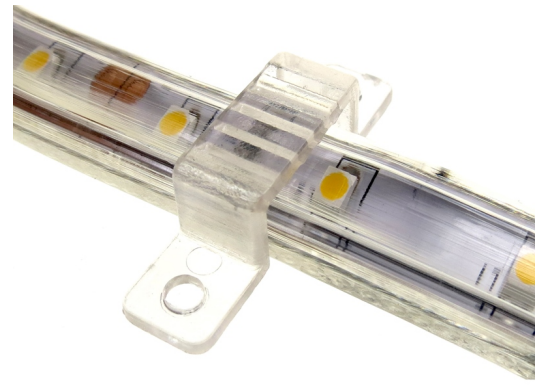

## Clip for SMD Rope Light

Clips in a hard plastic to be attached to the SMD Rope Light. It is being mounted easily with two screws.

Clips in a hard plastic to be attached to the SMD Rope Light 14x7mm. It is being mounted easily with two screws. We recommend 5 clips per meter.

Notice that they are sold individually, without screws

We recommend to be placed a clip in every 20 cm, 5 per meter.

matronics.nl

Buy online at [www.matronics.eu/609025](http://www.matronics.eu/609025)

### Clip for SMD Rope Light

SKU 609025

Product pictures