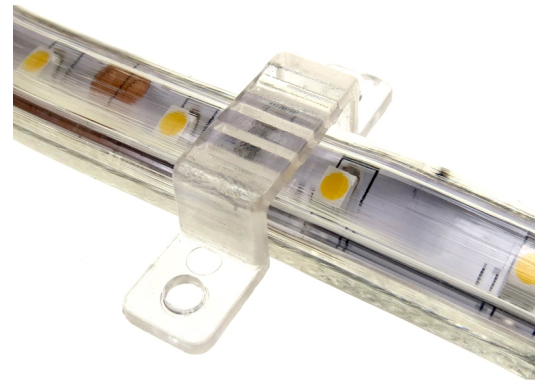

Clip for SMD Rope Light

Clips in a hard plastic to be attached to the SMD Rope Light. It is being mounted easily with two screws.

Clips in a hard plastic to be attached to the SMD Rope Light 14x7mm. It is being mounted easily with two screws. We recommend 5 clips per meter.

Notice that they are sold individually, without screws

We recommend to be placed a clip in every 20 cm, 5 per meter.

matronics.nl

Buy online at www.matronics.eu/609025

Product overview

Clip for SMD Rope Light

SKU 609025

Product pictures