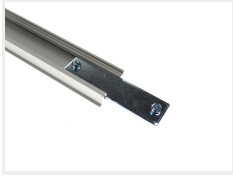

Product overview

Coupling for Alu-Profiles

SKU 131293