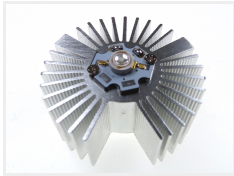

Product overview

Heat Sink - Round $\text{\O}53 \times 22 \text{ mm}$