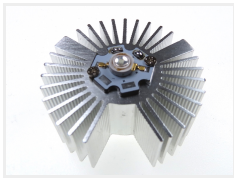

Product overview

Heat Sink - Round $\text{\O}53 \times 22 \text{ mm}$