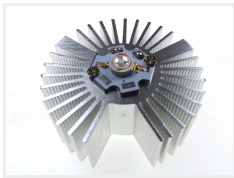

Heat Sink - Round $\text{\O}53 \times 22 \text{ mm}$

A round heat sink to 3W/5W High Power LEDs. Screws for attachment of the LED are included.

A round heat sink to 3W/5W High Power LEDs. Screws for attachment of the LED are included.

matronics 

Buy online at www.matronics.eu/130601

Product overview

Heat Sink - Round $\text{\O}53 \times 22 \text{ mm}$

SKU 130601

Product pictures