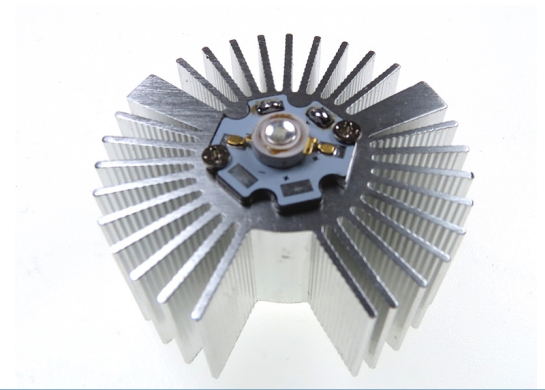

Heat Sink - Round $\text{\O}53 \times 22 \text{ mm}$

A round heat sink to 3W/5W High Power LEDs. Screws for attachment of the LED are included.

A round heat sink to 3W/5W High Power LEDs. Screws for attachment of the LED are included.

matronics 

Buy online at www.matronics.eu/130601

Product overview

Heat Sink - Round $\text{\O}53 \times 22 \text{ mm}$

SKU 130601

Product pictures