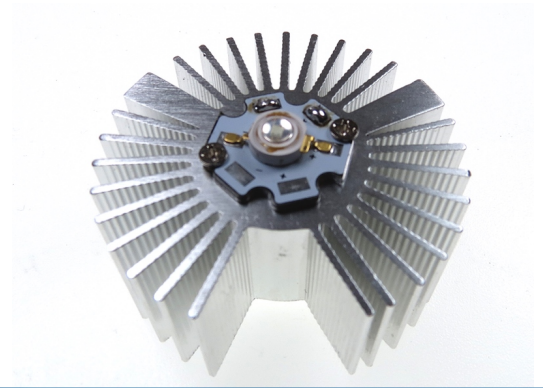

## Heat Sink - Round $\text{\O}53 \times 22 \text{ mm}$

A round heat sink to 3W/5W High Power LEDs. Screws for attachment of the LED are included.

A round heat sink to 3W/5W High Power LEDs. Screws for attachment of the LED are included.

### Heat Sink - Round $\text{\O}53 \times 22 \text{ mm}$

SKU 130601

Product pictures