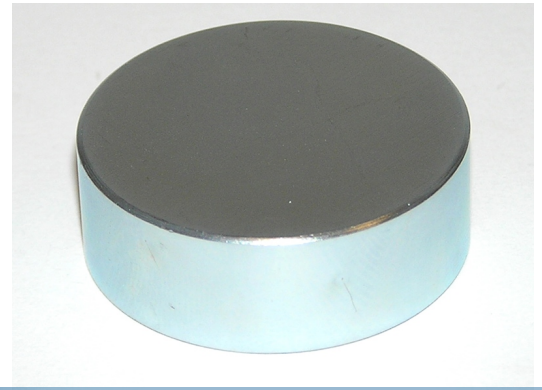

## Neodymium Super Magnet - Ø35 x 12,5 mm N35

An extremely powerful neodymium (NdFeB) magnet for practical purposes or test trials.

An extremely powerful neodymium (NdFeB) super magnet, of "Rare Earth" type.

These NEO magnetter can be used both for practical purposes or test trials. View EVS. [www.amasci.com/neodemo.html](http://www.amasci.com/neodemo.html) for suggestions for experiments.

The magnet must be used with caution because they have a huge force and does not tolerate hard knocks, such as 2 magnets that banks directly into each other.

### Neodymium Super Magnet - Ø35 x 12,5 mm N35

SKU 630250

Product pictures