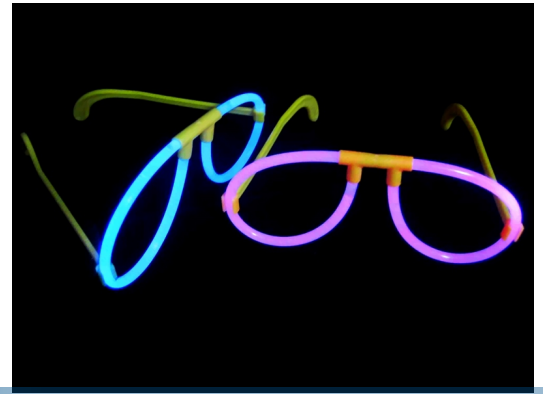

Glow Eye Glasses

Light sticks shaped like a pair of glasses. The glasses consists of 2 glows + eye glass rods and a bridge.

Light sticks shaped like a pair of glasses. The glasses consists of 2 glows + eye glass rods and a bridge. It can easily be used multiple times, as it is the same glow that we sell for the bracelet.

matronics

Buy online at www.matronics.eu/607260

Product overview

Glow Eye Glasses

SKU 607260

Product pictures