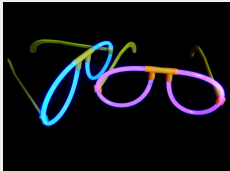

Product overview

Glow Eye Glasses