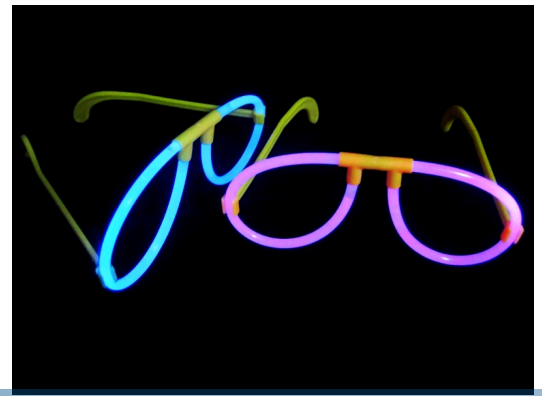

## Glow Eye Glasses

Light sticks shaped like a pair of glasses. The glasses consists of 2 glows + eye glass rods and a bridge.

Light sticks shaped like a pair of glasses. The glasses consists of 2 glows + eye glass rods and a bridge. It can easily be used multiple times, as it is the same glow that we sell for the bracelet.