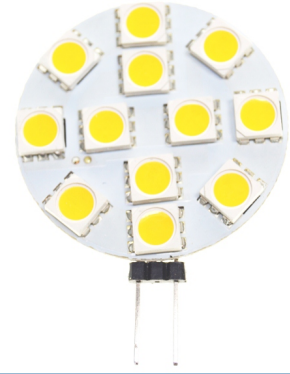

## Helios G4 LED Bulb, 2.0W - 180 Lumen

G4 LED bulb with 12 pcs. 3-Chip SMD diodes, which together produce a 180 lumens warm-white light.

G4 Led bulb with 12 pcs. 3-Chip SMD diodes, which together produce 150 lumens warm-white light. The diameter is 31 mm.

The advantage with SMD diodes is the light scatter is very broad and compared with a normal G4 bulb, this LED bulb gives a light equivalent to 15 ~ 20 Watts.

matronics

Buy online at [www.matronics.eu/602079](http://www.matronics.eu/602079)

### Helios G4 LED Bulb, 2.0W - 180 Lumen

SKU 602079

Dimensions: 10 x Ø31mm

Product pictures