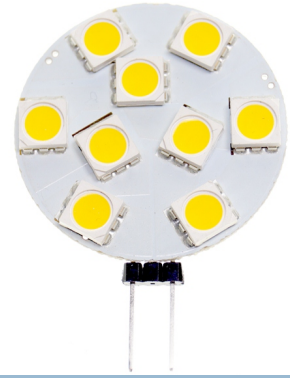

Helios G4 LED bulb, 1.6W - 140 Lumen

Compact model with 9 pcs. 3-Chip SMD diodes. The light output is 140 lumens.

Compact model with 9 pcs. 3-Chip SMD diodes. The light output is 140 lumens. The light output is equivalent to ~15 Watt.

matronics

Buy online at www.matronics.eu/602077

Product overview

Helios G4 LED bulb, 1.6W - 140 Lumen

SKU 602077

Dimensions: 10 x Ø28mm

Product pictures