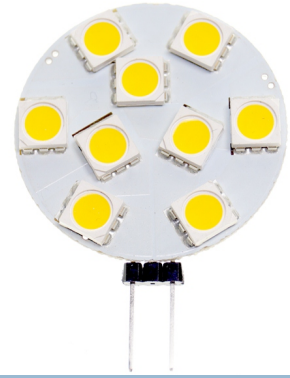

## Helios G4 LED bulb, 1.6W - 140 Lumen

Compact model with 9 pcs. 3-Chip SMD diodes. The light output is 140 lumens.

Compact model with 9 pcs. 3-Chip SMD diodes. The light output is 140 lumens. The light output is equivalent to ~15 Watt.

### Helios G4 LED bulb, 1.6W - 140 Lumen

SKU 602077

Dimensions: 10 x Ø28mm

Product pictures