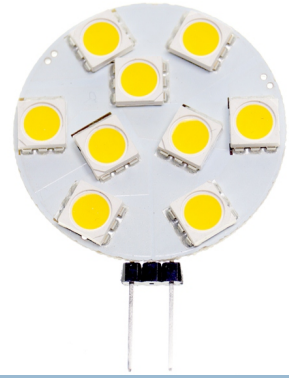

Helios G4 LED bulb, 1.6W - 140 Lumen

Compact model with 9 pcs. 3-Chip SMD diodes. The light output is 140 lumens.

Compact model with 9 pcs. 3-Chip SMD diodes. The light output is 140 lumens. The light output is equivalent to ~15 Watt.

matronics

Buy online at www.matronics.eu/602077

Product overview

Helios G4 LED bulb, 1.6W - 140 Lumen

SKU 602077

Dimensions: 10 x Ø28mm

Product pictures