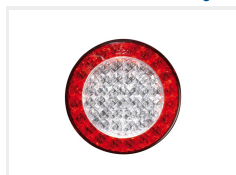

LED rear light 24V, Jokon BBS730

Reversing lamp with red reflex ring.

24V rear light with turn signals brake lights- & reverse-light. A ring of Red diodes to rear and brake lights, and in the Middle orange diodes for Flashers.

!! E-approved!!

matronics

Buy online at www.matronics.eu/24606150

Product overview

LED rear light 24V, Jokon BBS730

SKU 24606150

Product pictures