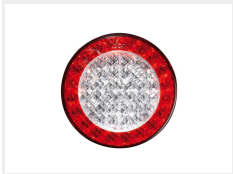

Product overview

LED rear light 24V, Jokon BBS730

SKU 24606150