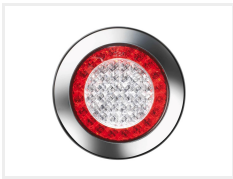

Product overview

LED rear light 12V, Jokon BBS735

SKU 15606160