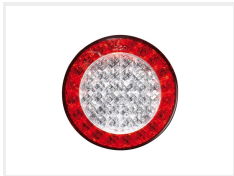

LED tail light 12V, Jokon BBS730

12V tail light with turn signals, brake lights and rear lights.

12V tail light with turn signals, brake lights and rear lights. A ring of red diodes for the rear and the brake lights, while the orange diodes in the middle - for the turn signals.

!! E-approved!!

matronics

Buy online at www.matronics.eu/15606150

Product overview

LED tail light 12V, Jokon BBS730

SKU 15606150

Product pictures