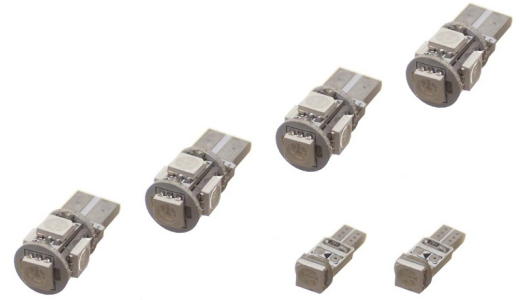

Green Toyota Kit 4 (4 x 336 + 2 x 130)

Green Toyota Kit 4 suit E48 Instrumentation.

Green Toyota Kit 4 suit E48 instrumentation and consists of 4 pcs. 3 watts lampholders with powerful difusse LEDs and 2 pcs. 1, 2watt with a very strong green diffuse diode. Installation instructions are not yet finished, but the principle and the result is the same as in Kit 2.

matronics.nl

Buy online at www.matronics.eu/122443

Product overview

Green Toyota Kit 4 (4 x 336 + 2 x 130)

SKU 122443

Product pictures