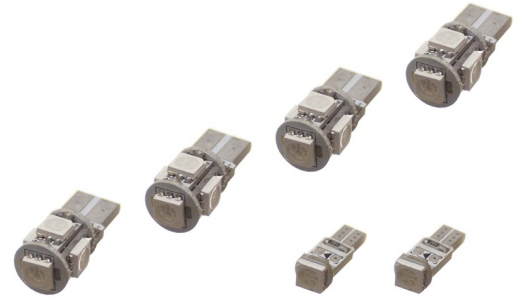

## Green Toyota Kit 4 (4 x 336 + 2 x 130)

Green Toyota Kit 4 suit E48 Instrumentation.

Green Toyota Kit 4 suit E48 instrumentation and consists of 4 pcs. 3 watts lampholders with powerful difusse LEDs and 2 pcs. 1, 2watt with a very strong green diffuse diode. Installation instructions are not yet finished, but the principle and the result is the same as in Kit 2.

### Green Toyota Kit 4 (4 x 336 + 2 x 130)

SKU 122443

Product pictures