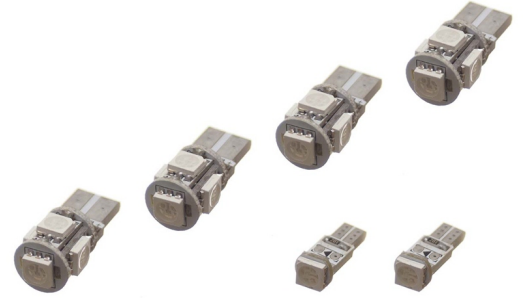

Blue Toyota Kit 4 (4 x 316 + 2 x 118)

Fits E48 Instrumentation

Blue Toyota Kit 4 suit E48 instrumentation and consists of 4 pcs. 3 watts lampholders with powerful diffuse LEDs and 2 pcs. 1, 2watt with a very powerful blue diffused diode. Installation instructions are not yet finished, but the principle and the result is the same as in Kit 2.

matronics

Buy online at www.matronics.eu/122403

Product overview

Blue Toyota Kit 4 (4 x 316 + 2 x 118)

SKU 122403

Product pictures