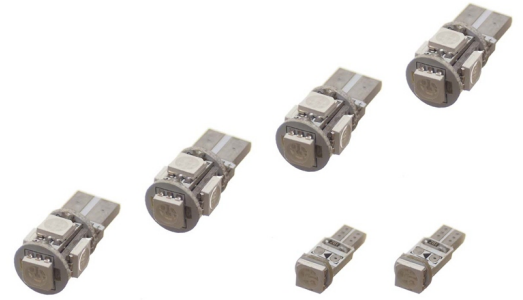

Blue Toyota Kit 4 (4 x 316 + 2 x 118)

Fits E48 Instrumentation

Blue Toyota Kit 4 suit E48 instrumentation and consists of 4 pcs. 3 watts lampholders with powerful diffuse LEDs and 2 pcs. 1, 2watt with a very powerful blue diffused diode. Installation instructions are not yet finished, but the principle and the result is the same as in Kit 2.

matronics

Buy online at www.matronics.eu/122403

Product overview

Blue Toyota Kit 4 (4 x 316 + 2 x 118)

SKU 122403

Product pictures