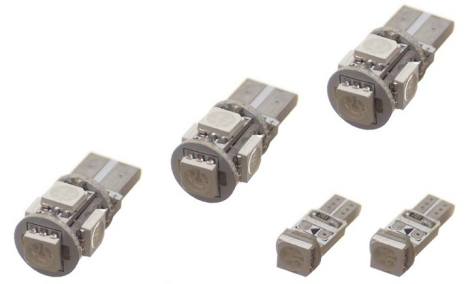

Blue Toyota kit 3 (3 x 3l6 + 2 x III)

Fits to the Avensis instrumentering T34 (A).

Blue Toyota Kit 3 consists of 3 pieces 3 watt bulbs with very powerful diodes and 2 pcs. 1, 2watts bulbs with 1 very strong diffuse blue light-emitting diode.

Fits to the Avensis instrumentering T34 (A).

[View Guide](#)

matronics

Buy online at www.matronics.eu/122402

Product overview

Blue Toyota kit 3 (3 x 3l6 + 2 x III)

SKU 122402

Product pictures