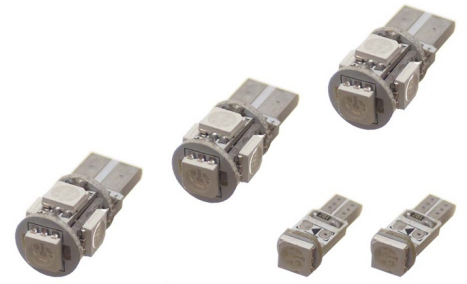

## Blue Toyota kit 3 (3 x 3l6 + 2 x III)

Fits to the Avensis instrumentering T34 (A).

Blue Toyota Kit 3 consists of 3 pieces 3 watt bulbs with very powerful diodes and 2 pcs. 1, 2watts bulbs with 1 very strong diffuse blue light-emitting diode.

Fits to the Avensis instrumentering T34 (A).

[View Guide](#)

matronics

Buy online at [www.matronics.eu/122402](http://www.matronics.eu/122402)

### Blue Toyota kit 3 (3 x 3l6 + 2 x III)

SKU 122402

Product pictures