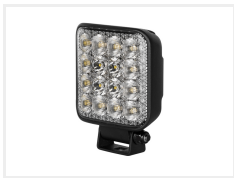

Product overview

Prolumo Work COMBO 56W - LED worklamp, 10-80V

SKU 24606283
LEDs: 24 x 1,5W and 4 x 5W Osram LED
Voltage: 10-80V (with surge protection)
Colortemperature: 5700K
Work temperature: -20°C to +50°C
Consumtion (12V): 1,98 - 4,72A
Consumtion (24V): 1,10 - 2,53A
Raw Lumen: 7080lm
Effective Lumen: 2728-5495lm
Dimensions: 39.8 x 121.27 x 99.84mm