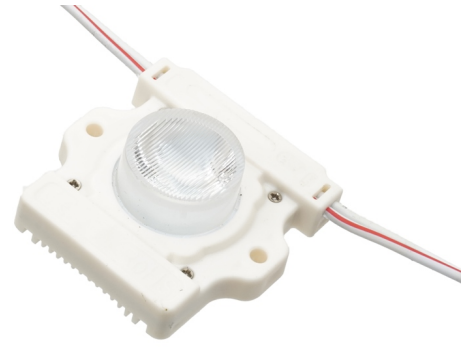

LED modules in chain (15 LEDs. cold white) - restsalg 322

Module: 60x60x28mm. 28mm lens, 3A/12V (approx. 36W). 16cm wire between LEDs. Chain cut/extension possible. 8 chains in stock.

60 x 60 x 28 mm module, with 2 x 4 mm holes for mounting.

The lens is 28 mm in diameter, with narrow light dispersion. Each chain uses 3A at 12V, which is approximately 36W. Per LED, this is 0.2A and 2.4W.

There is a 16 cm wire between each LED. The chain can be easily cut into smaller pieces, or the wires can be extended.

We have a total of 8 chains in stock.

matronics.nl

Buy online at www.matronics.eu/970000

Product overview

LED modules in chain (15 LEDs. cold white) - restsalg 322

SKU 970000

Product pictures