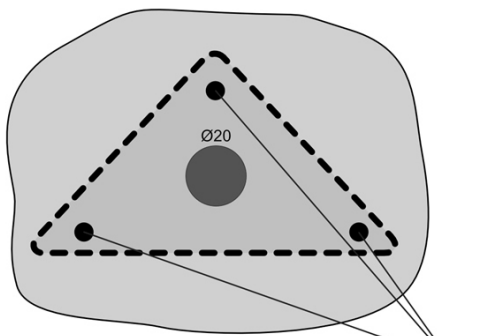

BUND HUL / BOTTOM HOLE

REMEMBER / HUSK SPACERS