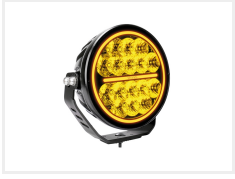

Strands Siberia Bush Ranger

Strands Siberia Bush Ranger LED lights in 7" and 9" with yellow lens, 9600 and 20400 lumen respectively, and dual color position light.

Strands Siberia Bush Ranger LED driving lights, available in 7" and 9", provide highly effective lighting with an elegant and rounded design. They are part of the highly popular Strands Siberia series, developed with a focus on powerful lighting combined with stylish design.

The yellow front lens delivers a comfortable warm / yellowish (3500K) light, which is highly suitable in snowy weather, as the light does not reflect in the snow in the same way as a xenon-white (6000K) light would.

The elegant appearance is enhanced by dual-color positional lights running along the lens edge, adjustable to orange or warm white.

The 7" version of the Bush Ranger delivers 9600 lumens and, with a wide combination beam, achieves a range of 346 meters at 1 lux.

Connection:

- Black: Minus / -
- Red: + High beam
- White: + White position-light
- Yellow: + Yellow position-light

Ref.: 809189, 809190

matronics

Buy online at www.matronics.eu/24607026

Product overview

7" - 70W - 9600lm