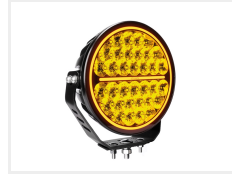

SKU 24607026
Dimensions: 78.2 x 194.7 x 178mm

9" - 144W - 20400lm