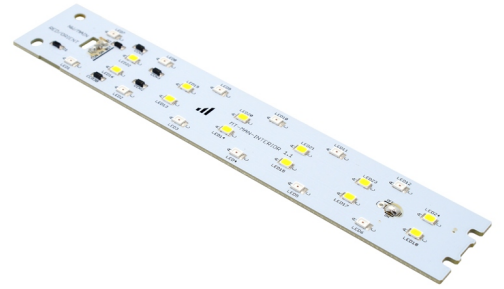

MAN interior lamp emitter 2020+

Powerful LED emitter for TGS and TGX 2020's ceiling lamps, up to 4x brighter.
Easy installation without changes.

Powerful LED light source that replaces the original light source in the interior ceiling lamps of TGS and TGX +2020.

The original light source has neutral white and red light for night time, but with low brightness. Our light source illuminates 3-4 times more powerful red and about 2 times more powerful neutral white light.

Our light source comes standard with neutral white and red light but can be manufactured in other colors upon request. Both colors can be switched.

TGX S-Lion 2023

Notice that there are two variants of this lamp. Some lamps are deeper, and the emitter has a longer connector. As this is a special connector, we have made this with a longer wire, that is pulled out of the lamp, and then connected to the original connector. The pins on this is 12mm from the backside, while the normal is 7mm.

matronics

Buy online at www.matronics.eu/240965-NWRD

Specifications

LEDs	2 x 12
Voltage	24V-30V DC
Functions	Dual color, dimmable
Consumption	1W

Product overview

TGS TGX, Neutral white / Red

SKU 240965-NWRD
Dimensions: 160 x 30mm