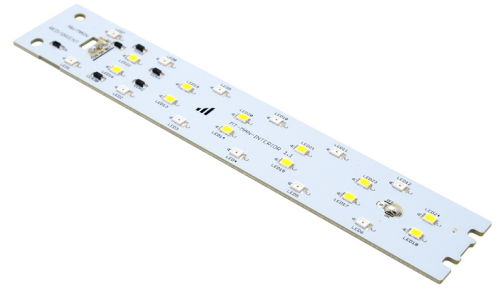

## MAN interior lamp emitter 2020+

Powerful LED emitter for TGS and TGX 2020's ceiling lamps, up to 4x brighter.  
Easy installation without changes.

Powerful LED light source that replaces the original light source in the interior ceiling lamps of TGS and TGX +2020.

Our light source comes standard with neutral white and red light but can be manufactured in other colors upon request. Both colors can be switched.

### TGX S-Lion 2023

Notice that there are two variants of this lamp. Some lamps are deeper, and the emitter has a longer connector. As this is a special connector, we have made this with a longer wire, that is pulled out of the lamp, and then connected to the original connector. The pins on this is 12mm from the backside, while the normal is 7mm.

### Specifications

LEDs	2 x 12
Voltage	24V-30V DC
Functions	Dual color, dimmable
Consumption	1W