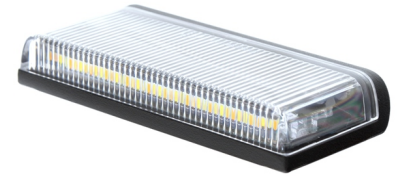

Prolumo Beam SuperFlat Blitz - LED work-lamp, Flood IO-30V 1160 lm

Super flat LED lamp with integrated R65-approved warning light. It can be used, for example as a work lamp or as an extra reverse light.

A super flat LED lamp with R65-approved warning / strobe light, can be used for work-light or extra reversing light. With its very flat design, it can be placed in many places, where there is not a lot of space and where you almost will not be able to see it. Nevertheless, it has a very high light output with its 1160 raw lumen.

The lamp is divided almost half-half between work light and warning / strobe light. The warning / strobe light is R65-approved, and it can be used on public roads. It is also R10 (EMC) and R148-approved, which means it is approved specifically as a reversing light. The wires should be connected as follows:

- Red: + / Plus
- Black: - / Minus
- Yellow: + / Warning / strobe light

Produced in black-colored aluminum with a plastic front.

Light color: 6500K

Wire length: 50cm

Very simple mounting with the included bracket, tape, bolts, and screws.