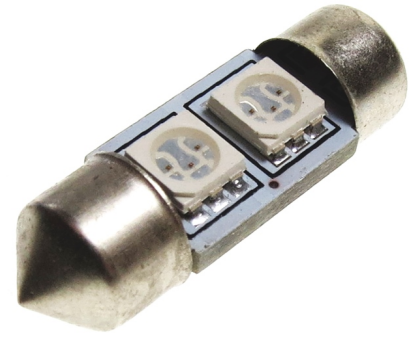

30mm 2 x S - Flux Festoon Bulb 12V

With 2 pcs. 3-Chip SuperFlux/SMD diodes inside.

An extra heavy the pointed bulb with 2 pcs. SuperFlux LEDs and the white with SMD. Our Superflux and SMD diodes are made with 3-Chip technology, which makes them 3 times more powerful than normal superflux LEDs.

In addition, it has also a built-in voltage regulator, so that it is protected, for example, high charging voltage.

REF. no: 269, 12844, SV8, 5, C5W, 12V

matronics.nl

Buy online at www.matronics.eu/240214

Product overview

Xenon white

SKU 240214

Red

SKU 240215

Product pictures