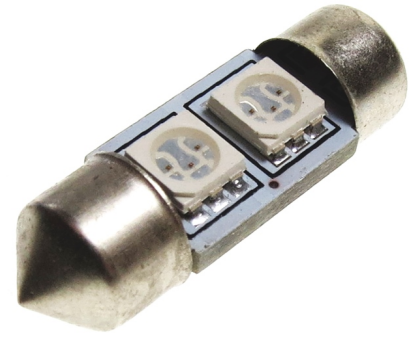

## 30mm 2 x S - Flux Festoon Bulb 12V

With 2 pcs. 3-Chip SuperFlux/SMD diodes inside.

An extra heavy the pointed bulb with 2 pcs. SuperFlux LEDs and the white with SMD. Our Superflux and SMD diodes are made with 3-Chip technology, which makes them 3 times more powerful than normal superflux LEDs.

In addition, it has also a built-in voltage regulator, so that it is protected, for example, high charging voltage.

REF. no: 269, 12844, SV8, 5, C5W, 12V

matronics.nl

Buy online at [www.matronics.eu/240214](http://www.matronics.eu/240214)

#### Xenon white

SKU 240214