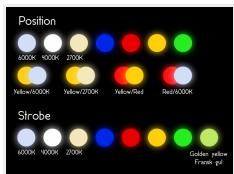

Dual color

There is 3 meter cable on each board. There is one minus and two plus-wires. You should never have both colors turned on, so you need to use a toggle switch to change between the colors.

- Minus/ground - Brown cable
- Plus for white position light - White cable
- Plus for yellow position light - Green cable

Yellow

SKU 240884-AM

Xenon white

SKU 240884-CW

Warm white

SKU 240884-WW

Golden yellow

SKU 240884-GY

Dual Color Amber / Xenon White + Strobe

SKU 240917-AM

Dual Color Amber / Warm White + Strobe

SKU 240917-WWAMAM

Dual Color Yellow / Xenon White

SKU 240884-AMCW

Dual Color Yellow / Warm White

SKU 240884-AMWW

Surcharge, Special color

SKU 609997

Product pictures

2023+