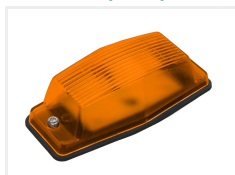

Matronics Double-burner LED lamp, 24V

Dual color LED Double-Burner lamp with waterproof LED emitter. 100% compatible with original lamp. Multiple options.

Our own Matronics LED Double-Burner lamp with LED emitter, which is fully potted and waterproof. Available with Dual Color light in various combinations.

Clear glass, 2 x Dual Color Yellow / Xenon White + Strobe

SKU 24605272-AMCWAM

Smoked glass, Dual Color Yellow / Xenon white

SKU 24605273-AMCW
Dimensions: 40 x 60 x 130mm

Smoked glass, Dual Color Yellow / Red

SKU 24605273-AMRD
Dimensions: 40 x 60 x 130mm

Smoked glass, Dual Color Xenon white / Red

SKU 24605273-CWRD
Dimensions: 40 x 60 x 130mm

Smoked glass, Dual Color Yellow / Warm white

SKU 24605273-AMWW
Dimensions: 40 x 60 x 130mm

Smoked glass, 2 x Dual Color Yellow / Xenon White + Strobe

SKU 24605273-AMCWAM

Orange glass, Yellow

SKU 24605276-AM

Orange glass, 2 x Yellow + Strobe

SKU 24605276-AMAM

Red glass, Red

SKU 24605274-RD