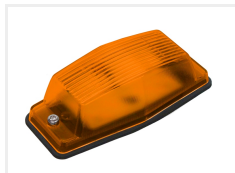

Matronics Double-burner LED lamp, 24V

Dual color LED Double-Burner lamp with waterproof LED emitter. 100% compatible with original lamp. Multiple options.

Our own Matronics LED Double-Burner lamp with LED emitter, which is fully potted and waterproof. Available with Dual Color light in various combinations.

Clear glass, 2 x Dual Color Yellow / Xenon White + Strobe

SKU 24605272-AMCWAM

Smoked glass, Dual Color Yellow / Xenon white

SKU 24605273-AMCW
Dimensions: 40 x 60 x 130mm

Smoked glass, Dual Color Yellow / Red

SKU 24605273-AMRD
Dimensions: 40 x 60 x 130mm

Smoked glass, Dual Color Xenon white / Red

SKU 24605273-CWRD
Dimensions: 40 x 60 x 130mm

Smoked glass, Dual Color Yellow / Warm white

SKU 24605273-AMWW
Dimensions: 40 x 60 x 130mm

Smoked glass, 2 x Dual Color Yellow / Xenon White + Strobe

SKU 24605273-AMCWAM

Orange glass, Yellow

SKU 24605276-AM

Orange glass, 2 x Yellow + Strobe

SKU 24605276-AMAM

Red glass, Red

SKU 24605274-RD