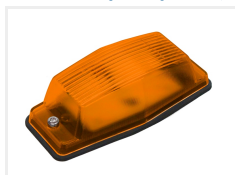

Orange glass, Yellow