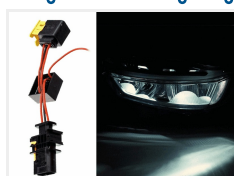

Product overview

Volvo FH 2021+ Adapter cable for position light in fog lights