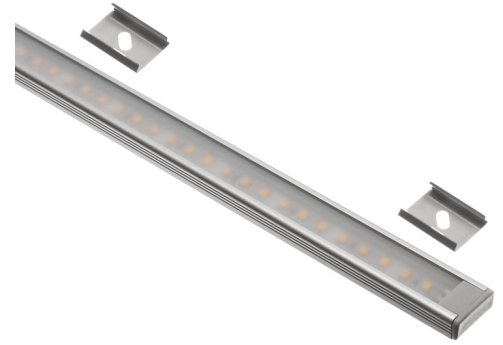

Matronics Interior Lightbar (Anodiseret) (Anodized), 300cm - 24V 45,0W - Blue - Clearance 226

Completely assembled Matronics Interior Lightbar (Anodiseret) (Anodized) 300cm length, with 24V Blue LED strip.

Completely assembled Matronics Interior Lightbar (Anodiseret) (Anodized) 300cm length, with 24V Blue LED strip.

You can [find more description about this product on the product page](#).

Note that this product is a clearance sale. We only have 1 profile(s) in stock. We might be able to make more, but the price will be higher. [Contact us if you have questions](#).

Data:

Length: 300cm

Watt: 45,0 Watt

Color: Blue

Beam: 120 grader

Light output: 900 lumen

Voltage: 24V

matronics.nl