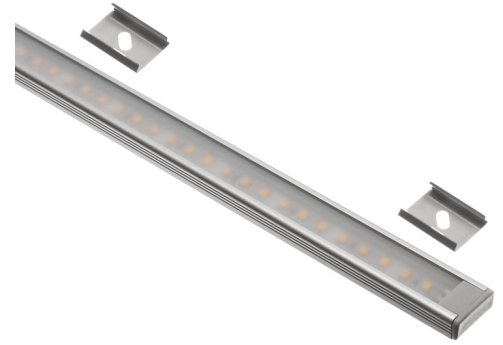

## Matronics Interior Lightbar (Anodiseret) (Anodized), 300cm - 24V 45,0W - Blue - Clearance 226

Completely assembled Matronics Interior Lightbar (Anodiseret) (Anodized) 300cm length, with 24V Blue LED strip.

Completely assembled Matronics Interior Lightbar (Anodiseret) (Anodized) 300cm length, with 24V Blue LED strip.

You can [find more description about this product on the product page](#).

Note that this product is a clearance sale. We only have 1 profile(s) in stock. We might be able to make more, but the price will be higher. [Contact us if you have questions](#).

Data:

Length: 300cm

Watt: 45,0 Watt

Color: Blue

Beam: 120 grader

Light output: 900 lumen

Voltage: 24V

matronics.nl