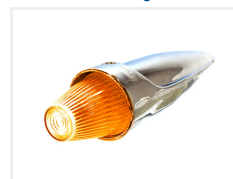

LED Torpedo lamp 24V

Torpedo lamps with the right retro style with its chrome housing. LED technology with white or yellow light.

On every truck with retro styling, this is a must-have! The Torpedo-lamps available with white or yellow/orange light, with clear and yellow/orange glass respectively. The lamps is the type Roadboy CLC-7321.

They are simply connected to 24V. Included are foam bases for mounting, that secures that you don't scratch, or any other way damage, the mounting surface. Also, you have a solid and waterproof base. Cable length is 20cm.

Dual color kits

Kits that consists of 2 x Dual color emitters and 2 x Torpedo lamps. Available with and without strobe light. You can read more about the emitter below:

Matronics Emitter

The original emitter can easily be replaced with [our own emitter](#), that is available with brighter LEDs in different light colors, also dual color and dual color + strobe / flash.

matronics.nl

Buy online at www.matronics.eu/24607500

Product overview

Hvidt lys og glas

SKU 24607500
Dimensions: 89 x 387.4 x 89mm

Yellow glass and light

SKU 24607501
Dimensions: 89 x 387.4 x 89mm

2 x lamps + Dual color emitters