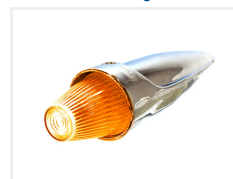

## LED Torpedo lamp 24V

Torpedo lamps with the right retro style with its chrome housing. LED technology with white or yellow light.

On every truck with retro styling, this is a must-have! The Torpedo-lamps available with white or yellow/orange light, with clear and yellow/orange glass respectively. The lamps is the type Roadboy CLC-7321.

They are simply connected to 24V. Included are foam bases for mounting, that secures that you don't scratch, or any other way damage, the mounting surface. Also, you have a solid and waterproof base. Cable length is 20cm.

### Dual color kits

Kits that consists of 2 x Dual color emitters and 2 x Torpedo lamps. Available with and without strobe light. You can read more about the emitter below:

### Matronics Emitter

The original emitter can easily be replaced with [our own emitter](#), that is available with brighter LEDs in different light colors, also dual color and dual color + strobe / flash.