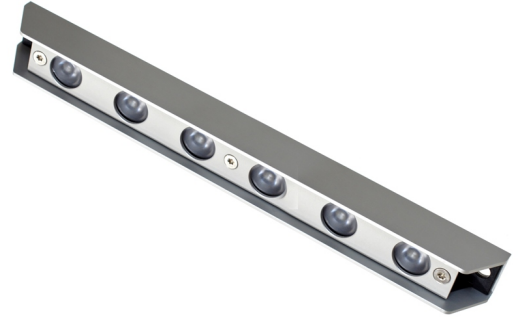

Matronics Sublight 6 Underwater Light

The Sublight 6 lamp has double the number of LEDs, but almost 4 x more light output. Housing in anodized alu and plastic.

Updated and larger model of our Sublight 3 lamps, with almost 4 times more light than the original. The 6 powerful 5W LEDs create a fantastic bright light, and the large 15 degree lenses create a focused beam, with a long visible range.

The housing is made of strongly anodized aluminium and plastic, and with all the electronics encapsulated in resin, you do not have to worry about it being mounted under water.

The lamps have a built-in powersupply, that can be connected to 12V-30V. dc

matronics

Buy online at www.matronics.eu/720305

Specifications

Dimensions	230 x 25 x 25 mm
Voltage	12-30Vdc
Wire	2 meters mounted on the back side
Mounting Holes	Ø6mm, distance 230mm
LEDs	6x High Power - 5W
Consumption	30W
Optics	Focused beam, 15 degrees
IP	68

Product overview

Blue

SKU 720305

White

SKU 720308

Product pictures