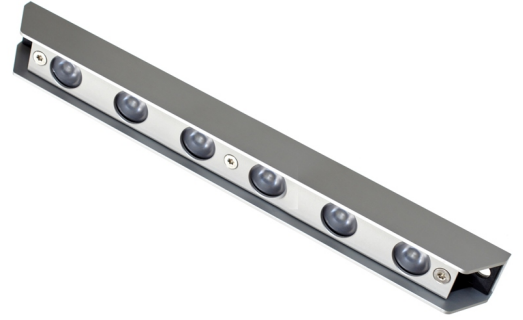

## Matronics Sublight 6 Underwater Light

The Sublight 6 lamp has double the number of LEDs, but almost 4 x more light output. Housing in anodized alu and plastic.

Updated and larger model of our Sublight 3 lamps, with almost 4 times more light than the original. The 6 powerful 5W LEDs create a fantastic bright light, and the large 15 degree lenses create a focused beam, with a long visible range.

The housing is made of strongly anodized aluminium and plastic, and with all the electronics encapsulated in resin, you do not have to worry about it being mounted under water.

The lamps have a built-in powersupply, that can be connected to 12V-30V. dc

### Specifications

Dimensions	230 x 25 x 25 mm
Voltage	12-30Vdc
Wire	2 meters mounted on the back side
Mounting Holes	Ø6mm, distance 230mm
LEDs	6x High Power - 5W
Consumption	30W
Optics	Focused beam, 15 degrees
IP	68