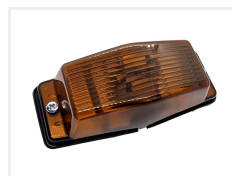

Loose glass for Double-burner

Loose glass for double-burner lamps in various colors.

If you have had a small accident and broken the glass, or would you like to change up the look of your double-burner lamps, we have loose glasses as a direct replacement. The glasses are available in yellow, orange, clear, smoked, and smoked orange. Each gives its own look, that fits your vehicle.

Red

SKU 24605266

Smoked

SKU 24605263

Smoked orange

SKU 24605264

Smoked red

SKU 24605265