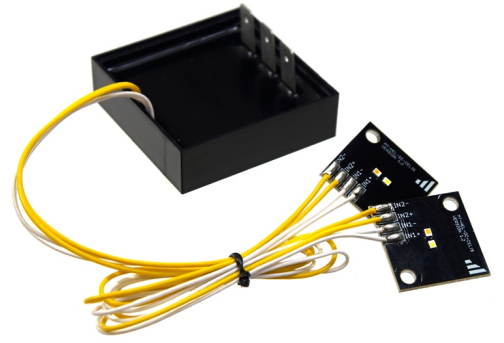

## Hella LED Celisrings - Dual Color Kit

Complete kit that replaces the original Hella Celis LED emitters, with dual color models, and a controller for color-switching.

Complete kit that replaces the original Hella Celis LED emitters, with dual color models, and a controller for color-switching. The brightness matches the original.

Standard we only have cold white and yellow, but we can make any color combination you like.

- The kit is very simple to mount
- Remove the original emitters
- Optionally remove the original driver
- Mount the dual color emitters and the driver

This kits works for both 12V and 24V.

matronics.nl

Buy online at [www.matronics.eu/240760-AMCW2](http://www.matronics.eu/240760-AMCW2)

### Specifications

Voltage 10V-30V

Current (LED) 350mA