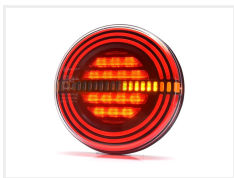

LED taillamp with dynamic indicator, round, 12 - 24V

WAS "Hamburger" LED taillamp with rear-light and brake-light, and also dynamic indicator-light. For both 12V and 24V.

WAS' innovative and new thinking "Hamburger" taillamp is a taillamp, that sets new standards for design and shaping. The taillamp has a normal taillight that lights up in the 3 outer rings with neon-effect. The brake light is placed in the middle of the lamp and the lamp also comes with dynamic indicator light.

The built-in voltage regulator allows you to connect it to both 12V and 24V, which gives you a lot of possibilities. The lamp is ECE approved for legal road use and is completely waterproof (IP67).

Assembly:

The lamp is easily mounted using the two built-in bolts on the back of the lamp and supplied nuts and washers.

Ref. W191DD

matronics

Buy online at www.matronics.eu/24608137

Product overview

LED taillamp with dynamic indicator, round, 12 - 24V

SKU 24608137
Dimensions: 38 x Ø142mm

Product pictures