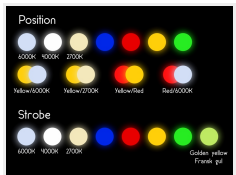

Surcharge, Special color