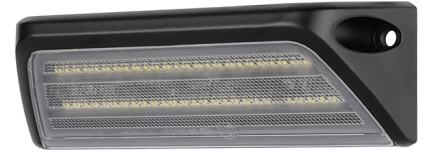

## Prolumo EDGE LED worklamp

Edged LED work-lamp, that is perfect for mounting on the side of ex a van, truck, camper etc. It gives a very wide and bright light on short range.

With our black--series EDGE you get the perfect solution in a work lamp or reverselamp with a very wide and bright lightbeam. With its 180-degree horizontal and 125-degree vertical light, it is extremely suitable for light in a specific area. The higher the lamp is placed, the better the effect of the wide work light is.

The lamp works for both indoor and outdoor use and is with its design, extremely suitable for mounting on the side of ex a van, truck, camper, etc. With its 3000 raw lumen and 52 powerful Osram LEDs you will not have to work in the dark. The color temperature is 6000K.

The alu-casing is varnished with a powerful powder-coating and the bracket is stainless steel. Included are brackets, bolts, and nuts for mounting.

matronics.nl

Buy online at [www.matronics.eu/24606216](http://www.matronics.eu/24606216)

### Prolumo EDGE LED worklamp

SKU 24606216  
LEDs: 52 Osram LEDs  
Raw lumen: 3000lm  
Effective lumen: 2296lm  
Voltage: 10-30V  
Colortemperature: 6000K  
Work temperature: -30°C to +65°C  
Consumtion (12V): 1,54A  
Consumtion (24V): 0,80A  
Light scattering: 180° horizontal / 125° vertical  
Raw power: 52W  
Effective power: 19W  
Dimensions: 39.5 x 47 x 150mm