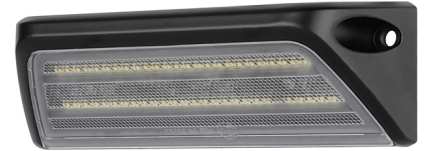

Prolumo EDGE LED worklamp

Edged LED work-lamp, that is perfect for mounting on the side of ex a van, truck, camper etc. It gives a very wide and bright light on short range.

With our black--series EDGE you get the perfect solution in a work lamp or reverselamp with a very wide and bright lightbeam. With its 180-degree horizontal and 125-degree vertical light, it is extremely suitable for light in a specific area. The higher the lamp is placed, the better the effect of the wide work light is.

The lamp works for both indoor and outdoor use and is with its design, extremely suitable for mounting on the side of ex a van, truck, camper, etc. With its 3000 raw lumen and 52 powerful Osram LEDs you will not have to work in the dark. The color temperature is 6000K.

The alu-casing is varnished with a powerful powder-coating and the bracket is stainless steel. Included are brackets, bolts, and nuts for mounting.

matronics.nl

Buy online at www.matronics.eu/24606216

Product overview

Prolumo EDGE LED worklamp

SKU 24606216
LEDs: 52 Osram LEDs
Raw lumen: 3000lm
Effective lumen: 2296lm
Voltage: 10-30V
Colortemperature: 6000K
Work temperature: -30°C to +65°C
Consumtion (12V): 1,54A
Consumtion (24V): 0,80A
Light scattering: 180° horizontal / 125° vertical
Raw power: 52W
Effective power: 19W
Dimensions: 39.5 x 47 x 150mm