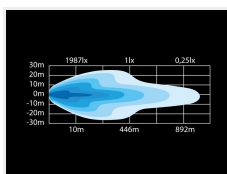

DR 32" - 143W

SKU 24607013
Voltage: 10-40V DC
Consumption: 143W
Lumen theoretical: 24000lm
Lumen effective: 8792lm
Reference: 50
Kelvin: 6000K
Operating temperature: - 20°C to +45°C
Dimensions: 71.6 x 76 x 817mm