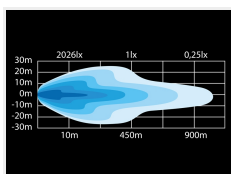

DR 22" - 91W

SKU 24607012
LEDs: 40
Voltage: 10-40V DC
Consumption: 91W
Lumen theoretical: 16000lm
Lumen effective: 6316lm
Reference: 45
Kelvin: 6000K
Operating temperature: - 30°C to +65°C
Dimensions: 71.6 x 76 x 562mm