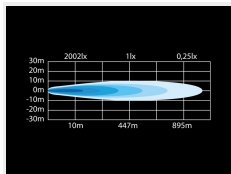

Product overview

DR 8" - 27,5W

SKU 24607010
Voltage: 10-40V DC
Consumption: 27,5W
Lumen theoretical: 4800lm
Lumen effective: 2002lm
Reference: 45
Kelvin: 6000K
Operating temperature: - 30°C to +65°C
Dimensions: 71.6 x 76 x 205mm