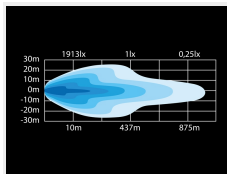

DR 12" - 45W

SKU 24607011
LEDs: 20
Voltage: 10-40V DC
Consumption: 45W
Lumen theoretical: 8000lm
Lumen effective: 3294lm
Reference: 45
Kelvin: 6000K
Operating temperature: - 30°C to +65°C
Dimensions: 71.6 x 76 x 307mm