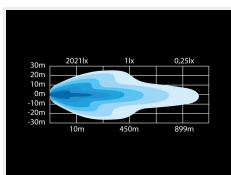

DR 42" - 196W

SKU 24607014
Voltage: 10-40V DC
Consumption: 196W
Lumen theoretical: 32000lm
Lumen effective: 10823lm
Reference: 50
Kelvin: 6000K
Operating temperature: - 20°C to +45°C
Dimensions: 71.6 x 76 x 1072mm