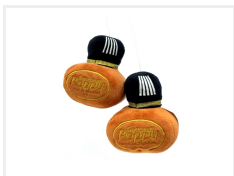

Poppy Grace Mate plush bottles

As an alternative to the usual dice in the rearview mirror comes Poppy bottles in plush for extra styling in the cabin.

Do you not like the smell of a Poppy air freshener, but do you want to be part of the gang, or just want more styling in the cabin of your car or truck? Well, Poppy has made these "air fresheners" bottles in plush as an alternative to the classic dice in the rearview mirror.

Product overview

Blue

SKU 170046

Red

SKU 170047

Brown

SKU 170048

White