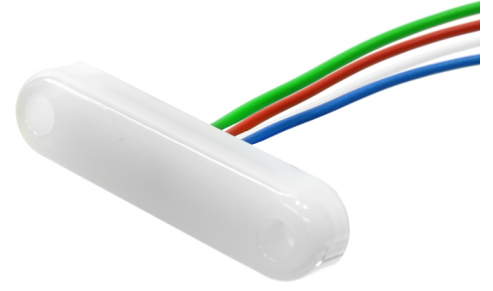

Matronics Neon Effect lamp

Durable, compact and bright lamp for 12V and 24V. Neon look, with bright medium-power LEDs.

Durable, compact and bright RGB lamp in neon look, with 6 medium-power RGB LEDs, that gives you plenty light. The housing is made of frosted polycarbonate, and it is potted with frosted plastic. Combined these gives you a lamp with great looking neon-light.

The light is an upgrade of our classic Flexbox 3 and Flexbox 6, and it has the same 52mm hole-spacing. The lamp is optimally fastened with stainless M3 bolts.

They are too bright to be used as marker lights, but they can be used as supplemental lights for brake light or indicators. Notice that they are not ECE-approved.

Single color lamp

The lamps have a total of 12 LEDs, that gives you a bright light, perfect for colored effect lighting, or just as a small compact lamp with white light.

RGB lamp

Lamp with a total of 6 chips, with a total of 18 LEDs, that is ready to be connected to all common RGB controllers, for 12V or 24V depending on model bought.

SKU 127660
Dimensions: 11 x 66.4 x 16.4mm

12V, Xenon white (6000K)

SKU 127670-CW

12V, Neutral white (4000K)

SKU 127670-NW

12V, Warm white (3000K)

SKU 127670-WW

12V, Red