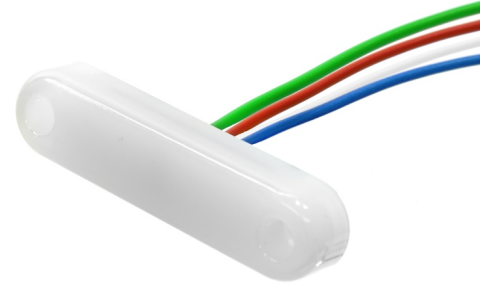

Matronics Neon Effect lamp

Durable, compact and bright lamp for 12V and 24V. Neon look, with bright medium-power LEDs.

Durable, compact and bright RGB lamp in neon look, with 6 medium-power RGB LEDs, that gives you plenty light. The housing is made of frosted polycarbonate, and it is potted with frosted plastic. Combined these gives you a lamp with great looking neon-light.

The light is an upgrade of our classic Flexbox 3 and Flexbox 6, and it has the same 52mm hole-spacing. The lamp is optimally fastened with stainless M3 bolts.

They are too bright to be used as marker lights, but they can be used as supplemental lights for brake light or indicators. Notice that they are not ECE-approved.

Single color lamp

The lamps have a total of 12 LEDs, that gives you a bright light, perfect for colored effect lighting, or just as a small compact lamp with white light.

RGB lamp

Lamp with a total of 6 chips, with a total of 18 LEDs, that is ready to be connected to all common RGB controllers, for 12V or 24V depending on model bought.

SKU 127660
Dimensions: 11 x 66.4 x 16.4mm

12V, Xenon white (6000K)

SKU 127670-CW

12V, Neutral white (4000K)

SKU 127670-NW

12V, Warm white (3000K)

SKU 127670-WW

12V, Red