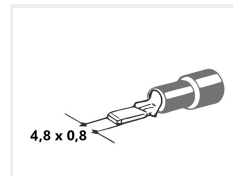

SKU 507313

Blue