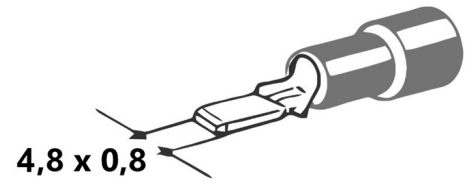

100 pcs. Cablelug, Male - 4,8 x 0,8

Bpx with 100 pcs small insulated male-lugs. The size is 4.8 x 0.8. Available in red and blue sizes.

Bpx with 100 pcs small insulated male-lugs. The size is 4.8 x 0.8. Available in red and blue sizes.