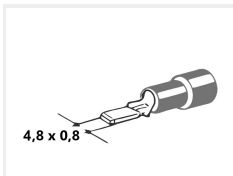

Product overview

Red