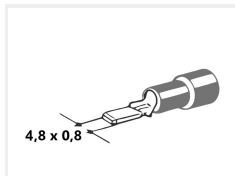

Product overview

Red