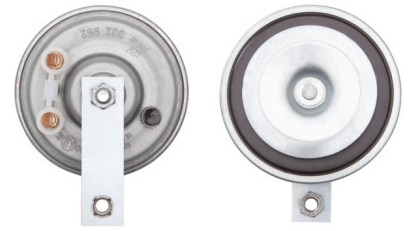

Electrical horn, deep / 335Hz - 12V, UNECE

Powerful electrical horn, with a deep horn-sound. Connected to 12V for activation. ECE approved for mounting on road vehicle.

Powerful "rich tone" electrical horn, with a deep horn-sound. Connected to 12V for activation. ECE approved for mounting on road vehicles (R28).

Teflon insert protects the horn against water (IP54), and it has a corrosion protected surface.

There is M8 thread on the bracket, and it is easily bolted on anywhere.

matronics.nl

Buy online at www.matronics.eu/670510

Specifications

Frequency 335Hz

Voltage 12V DC

Connection 6,35mm flat connector

Product overview

Electrical horn, deep / 335Hz - 12V, UNECE

SKU 670510

Dimensions: 54 x Ø97 x 122mm