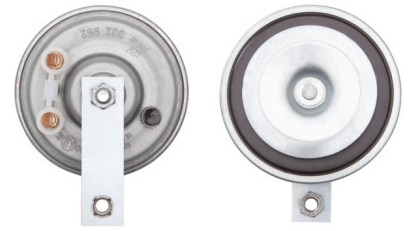

## Electrical horn, deep / 335Hz - 12V, UNECE

Powerful electrical horn, with a deep horn-sound. Connected to 12V for activation. ECE approved for mounting on road vehicle.

Powerful "rich tone" electrical horn, with a deep horn-sound. Connected to 12V for activation. ECE approved for mounting on road vehicles (R28).

Teflon insert protects the horn against water (IP54), and it has a corrosion protected surface.

There is M8 thread on the bracket, and it is easily bolted on anywhere.

matronics.nl

Buy online at [www.matronics.eu/670510](http://www.matronics.eu/670510)

### Specifications

Frequency 335Hz

Voltage 12V DC

Connection 6,35mm flat connector

### Electrical horn, deep / 335Hz - 12V, UNECE

SKU 670510

Dimensions: 54 x Ø97 x 122mm

Product pictures