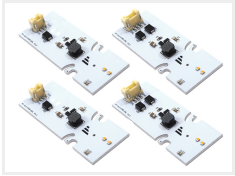

The kit consists of 2 controllers, 4 emitters and wires for connecting everything. Read more under the manual tab below.

- DIP 1 + DIP 2: Strobe mode (4 modes in total)
- DIP 3: Split strobe (both stripes strobe simultaneously or in split)
- DIP 4: Dual color strobe, strobe both white and yellow)
- DIP 5: Warm white DRL instead of Xenon white
- DIP 6: Indicator mode (indicate only with the bottom stripe og both stripes)

American

The american kits only consists of two yellow emitter for the bottom line of the DRL. The original in the top will not be replaced.

Mounting

Choose the right product variant, and then look in the manual tab below

matronics.nl

Buy online at www.matronics.eu/240800

Product overview

Dual Color Amber / White (2700K/6000K)
+ Strobe

SKU 240805

Xenon white

SKU 240801

Yellow