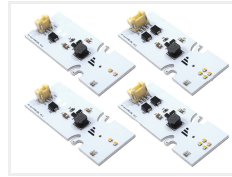

The kit consists of 2 controllers, 4 emitters and wires for connecting everything. Read more under the manual tab below.

- DIP 1 + DIP 2: Strobe mode (4 modes in total)
- DIP 3: Split strobe (both stripes strobe simultaneously or in split)
- DIP 4: Dual color strobe, strobe both white and yellow)
- DIP 5: Warm white DRL instead of Xenon white
- DIP 6: Indicator mode (indicate only with the bottom stripe og both stripes)

American

The american kits only consists of two yellow emitter for the bottom line of the DRL. The original in the top will not be replaced.

Mounting

Choose the right product variant, and then look in the manual tab below

matronics.nl

Buy online at www.matronics.eu/240800

Product overview

Dual Color Amber / White (2700K/6000K)
+ Strobe

SKU 240805

Xenon white

SKU 240801

Yellow