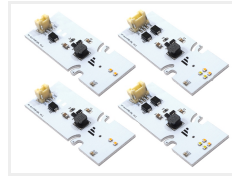

SKU 240805

Xenon white