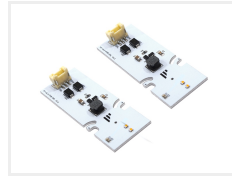

The kit consists of 2 controllers, 4 emitters and wires for connecting everything. Read more under the manual tab below.

- DIP 1 + DIP 2: Strobe mode (4 modes in total)
- DIP 3: Split strobe (both stripes strobe simultaneously or in split)
- DIP 4: Dual color strobe, strobe both white and yellow)
- DIP 5: Warm white DRL instead of Xenon white
- DIP 6: Indicator mode (indicate only with the bottom stripe og both stripes)

American

The american kits only consists of two yellow emitter for the bottom line of the DRL. The original in the top will not be replaced.

Mounting

Choose the right product variant, and then look in the manual tab below

SKU 240800

Golden yellow

SKU 240804

Warm white

SKU 240802

American

SKU 240803

Product pictures