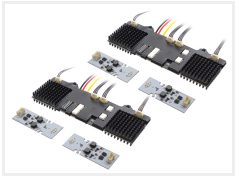

Product overview

Dual Color Amber / White (2700K/6000K)
+ Strobe