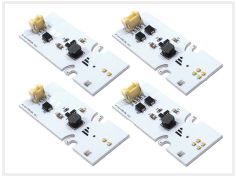

SKU 240804

Warm white