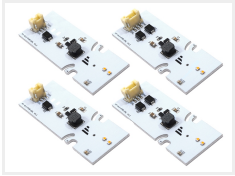

### American

The american kits only consists of two yellow emitter for the bottom line of the DRL. The original in the top will not be replaced.

## Product overview

Dual Color Amber / White (2700K/6000K)  
+ Strobe

SKU 240805

Xenon white

SKU 240801

Yellow

SKU 240800

Golden yellow