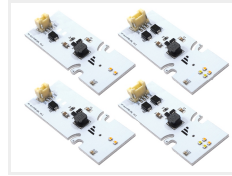

SKU 240800

Golden yellow