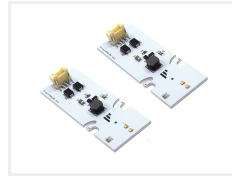

SKU 240802

American