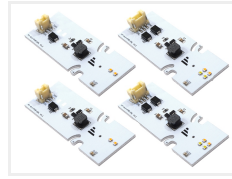

The kit consists of 2 controllers, 4 emitters and wires for connecting everything. Read more under the manual tab below.

- DIP 1 + DIP 2: Strobe mode (4 modes in total)
- DIP 3: Split strobe (both stripes strobe simultaneously or in split)
- DIP 4: Dual color strobe, strobe both white and yellow)
- DIP 5: Warm white DRL instead of Xenon white
- DIP 6: Indicator mode (indicate only with the bottom stripe og both stripes)

American

The american kits only consists of two yellow emitter for the bottom line of the DRL. The original in the top will not be replaced.

Mounting

Choose the right product variant, and then look in the manual tab below

matronics.nl

Buy online at www.matronics.eu/240800

Product overview

Dual Color Amber / White (2700K/6000K)
+ Strobe

SKU 240805

Xenon white

SKU 240801

Yellow