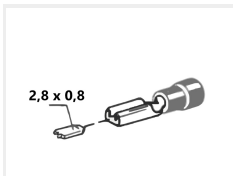

Product overview

Blue