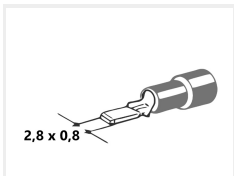

Product overview

Blue