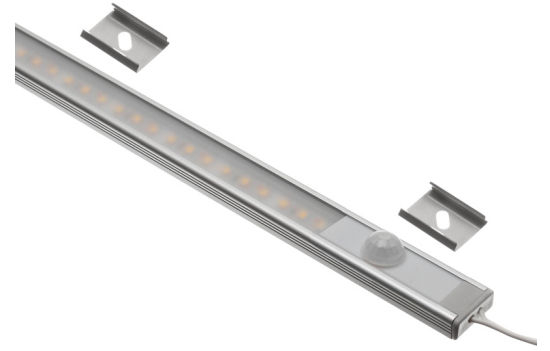

Matronics Interior Lightbar with a Motion Sensor, 100cm - 24V 8,4W - Warm white 3000K - Clearance 27

Completely assembled Matronics Interior Lightbar with a Motion Sensor 100cm length, with 24V Warm white 3000K LED strip.

Completely assembled Matronics Interior Lightbar with a Motion Sensor 100cm length, with 24V Warm white 3000K LED strip.

matronics.nl

Buy online at www.matronics.eu/970000

You can [find more description about this product on the product page](#).

Note that this product is a clearance sale. We only have 1 profile(s) in stock. We might be able to make more, but the price will be higher.

[Contact us if you have questions.](#)

Data:

Length: 100cm

Watt: 8,4 Watt

Color: Warm white 3000K

Beam: 120 grader

Light output: 700 lumen

Voltage: 24V

Product overview

Matronics Interior Lightbar with a Motion Sensor, 100cm - 24V 8,4W - Warm white 3000K - Clearance 27

SKU 970000