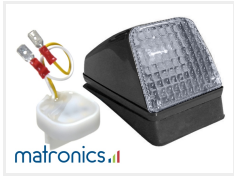

SKU 249020-AM

Clear glass + LED, Single color Xenon white