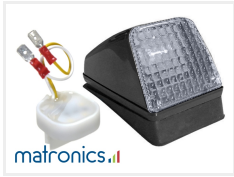

Top-lamp Volvo "look-a-like" 24V

Top-lamp in the best Volvo "look-a-like" style. Perfect for mounting on top of the cabin on your truck.

The beautiful and well-known Volvo "look-a-like" top-lamps, that are ideal as a marker-light on top of the cabin on any truck model.

We also have a [Dual Color US light controller](#), if you want to use the lamps as both position lights and indicators.

The dual color lamps have wires matching their light color. If you connect the yellow light to plus, and the other to minus, the lamp will light yellow.

SKU 249020-AMRD

Clear glass + LED, Single color yellow

SKU 249020-AM

Clear glass + LED, Single color Xenon white

SKU 249020-CW

Clear glass + LED, Single color Warm white

SKU 249020-WW

Clear glass + LED, Single color Golden yellow