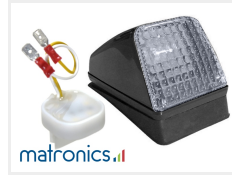

SKU 249020-AMRD

Clear glass + LED, Single color yellow