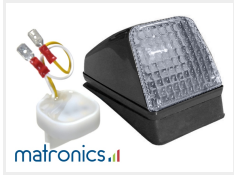

Top-lamp Volvo "look-a-like" 24V

Top-lamp in the best Volvo "look-a-like" style. Perfect for mounting on top of the cabin on your truck.

The beautiful and well-known Volvo "look-a-like" top-lamps, that are ideal as a marker-light on top of the cabin on any truck model.

We also have a [Dual Color US light controller](#), if you want to use the lamps as both position lights and indicators.

The dual color lamps have wires matching their light color. If you connect the yellow light to plus, and the other to minus, the lamp will light yellow.

matronics.nl

Buy online at www.matronics.eu/249023-R5W

Product overview

Clear glass + LED, Dual Color Yellow / Xenon White

SKU 249020-AMCW

Clear glass + LED, Dual Color Yellow / Warm White

SKU 249020-AMWW

Clear glass + LED, Dual Color Yellow / Red