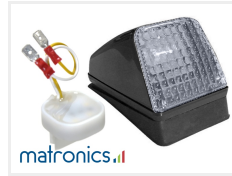

Top-lamp Volvo "look-a-like" 24V

Top-lamp in the best Volvo "look-a-like" style. Perfect for mounting on top of the cabin on your truck.

The beautiful and well-known Volvo "look-a-like" top-lamps, that are ideal as a marker-light on top of the cabin on any truck model.

We also have a [Dual Color US light controller](#), if you want to use the lamps as both position lights and indicators.

The dual color lamps have wires matching their light color. If you connect the yellow light to plus, and the other to minus, the lamp will light yellow.

SKU 249020-AMRD

Clear glass + LED, Single color yellow

SKU 249020-AM

Clear glass + LED, Single color Xenon white

SKU 249020-CW

Clear glass + LED, Single color Warm white

SKU 249020-WW

Clear glass + LED, Single color Golden yellow