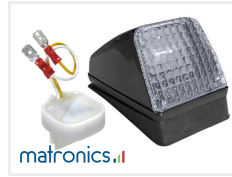

SKU 249020-GY

Clear glass + LED, Single color Rød